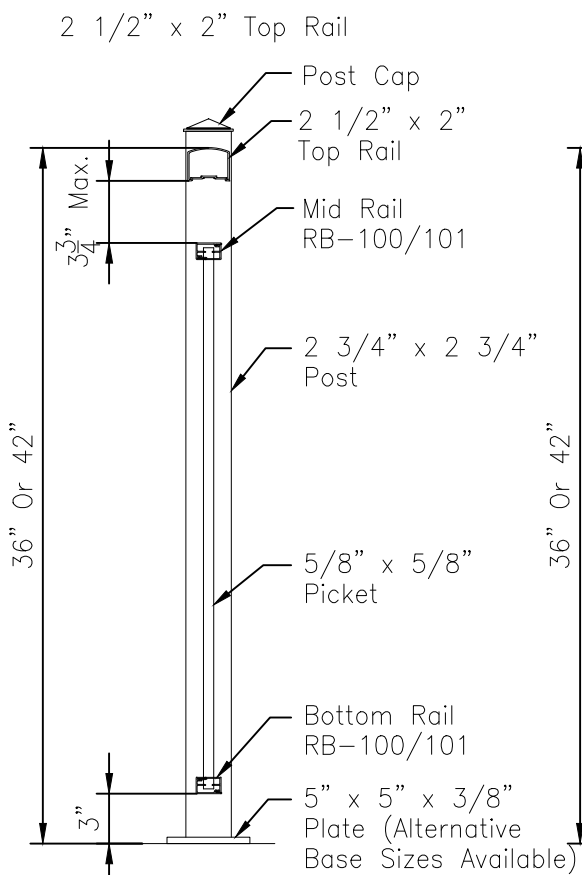

Bottom Rail RB-100/101

2 1/2" x 2" Top Rail

Picket Sections

Picket Elevations

Title:
COLONIAL STYLE BORDEAUX III

36" OR 42" High Picket

Drawing No. **SS115**

Scale: **1"=1'-0"**