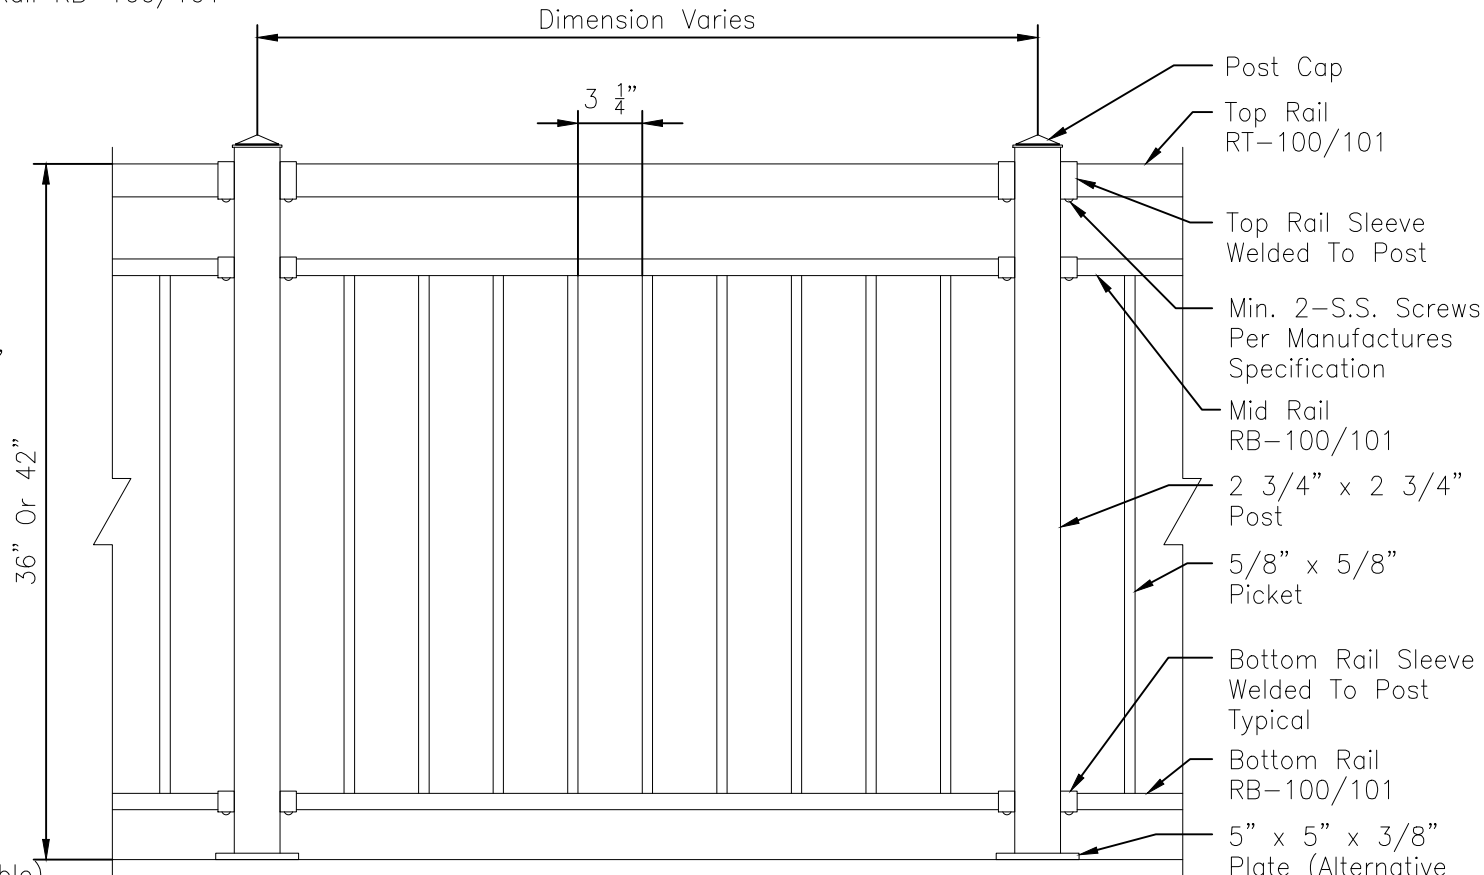

Bottom Rail RB-100/101

2 1/2" x 2" Top Rail

Picket Sections

Picket Elevations

Title:
COLONIAL STYLE BORDEAUX III

36" OR 42" High Picket

Drawing No. **SS115**

Scale: **1"=1'-0"**