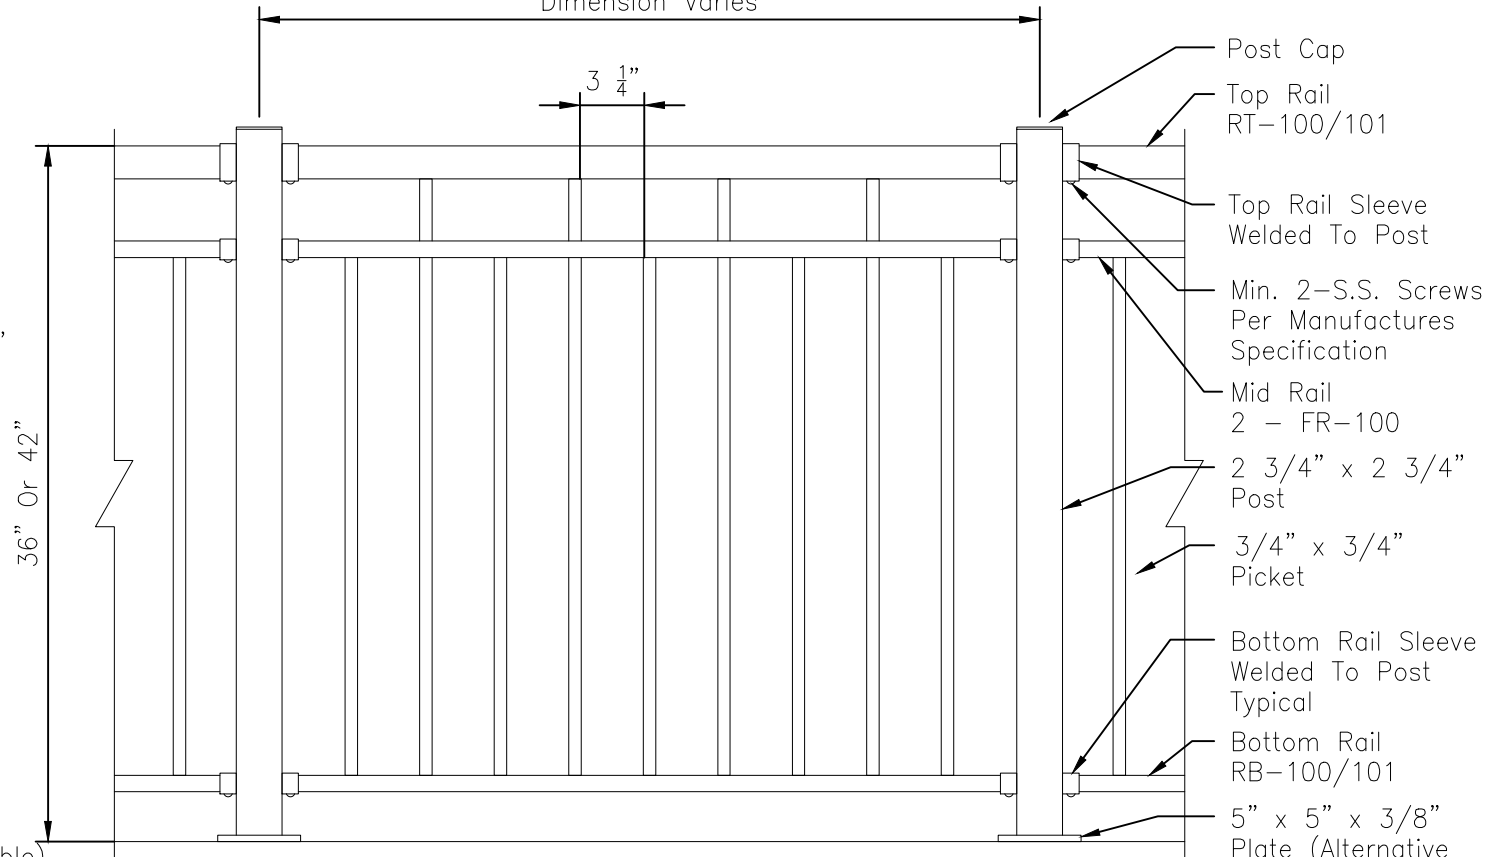

Bottom Rail RB-100/101

Mid Rail FR-100

Dimension Varies

Top Rail RT-100/101

Picket Sections

Picket Elevations

Title:
COLONIAL STYLE BORDEAUX II

36" OR 42" High Picket

Drawing No.
SS114

Drawn By:
CS

Checked By:

Scale:
1"=1'-0"

Date:
Nov. 2, 2023

Revision:

S.T.A.R. SYSTEM INTERNATIONAL LTD.
ALUMINUM RAILING & FENCING