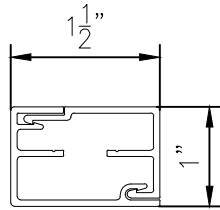

Bottom Rail RB-100/101

Mid Rail FR-100

Dimension Varies

Top Rail RT-100/101

Picket Sections

Picket Elevations

Title:
COLONIAL STYLE BORDEAUX II

36" OR 42" High Picket

Drawing No.
SS114

Drawn By:
CS

Checked By:

Scale:
1"=1'-0"

Date:
Nov. 2, 2023

Revision:

S.T.A.R. SYSTEM INTERNATIONAL LTD.
ALUMINUM RAILING & FENCING