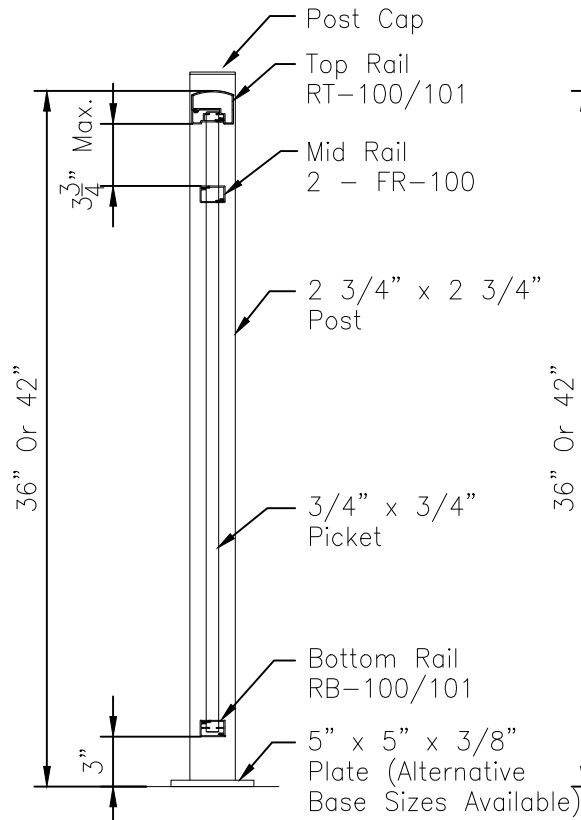

Bottom Rail RB-100/101

Mid Rail FR-100

Dimension Varies

Top Rail RT-100/101

Picket Sections

Picket Elevations

Title:
COLONIAL STYLE BORDEAUX II

36" OR 42" High Picket

Drawing No.
SS114

Drawn By:
CS

Checked By:

Scale:
1"=1'-0"

Date:
Nov. 2, 2023

Revision:

S.T.A.R. SYSTEM INTERNATIONAL LTD.
ALUMINUM RAILING & FENCING