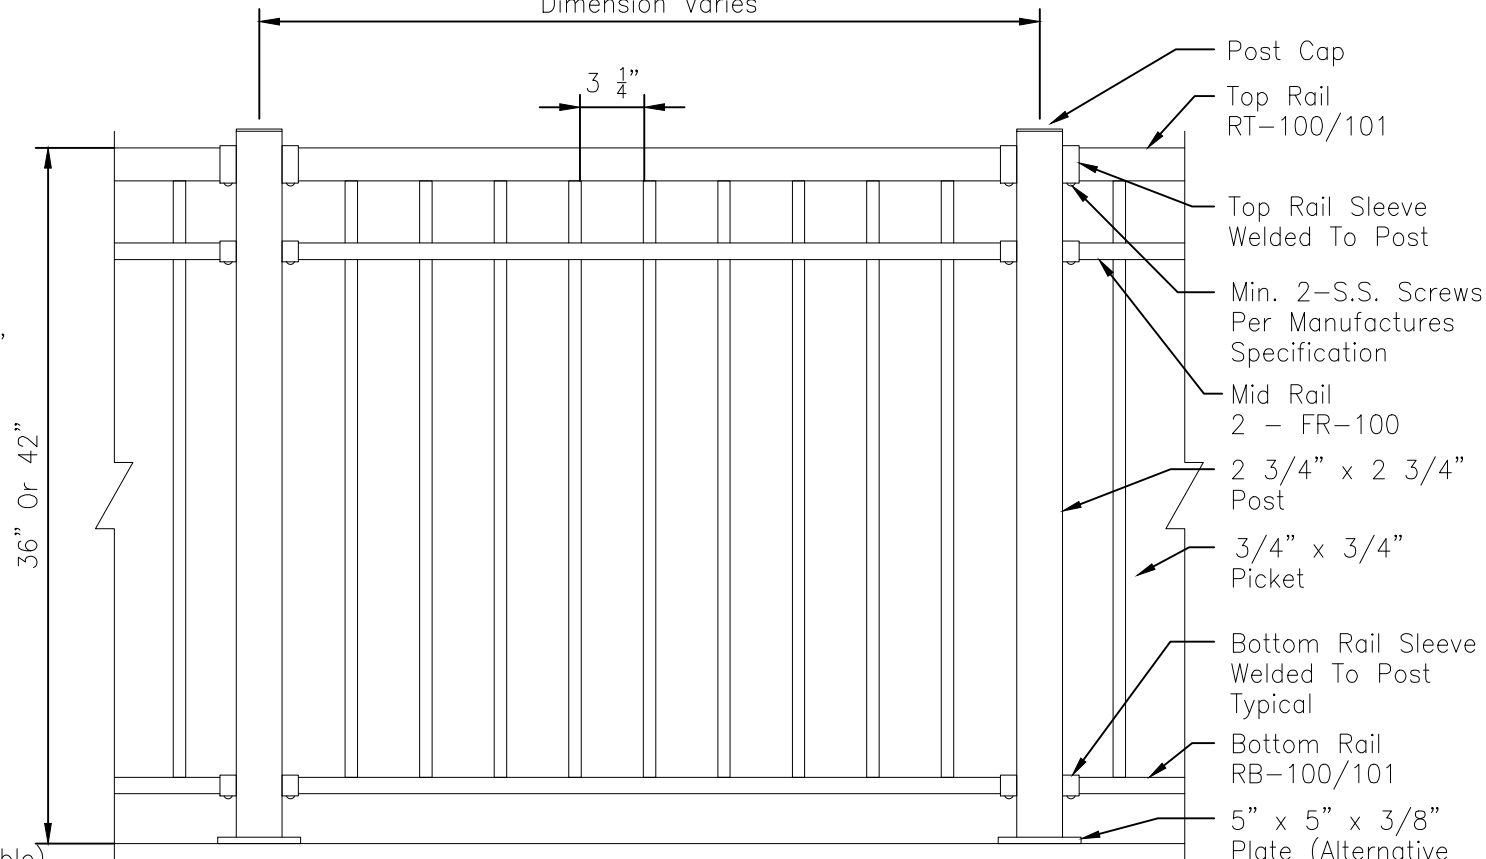

Top Rail RT-100/101

Bottom Rail RB-100/101

Mid Rail FR-100

Dimension Varies

Picket Sections

Picket Elevations

Title:	COLONIAL STYLE BORDEAUX I
	36" OR 42" High Picket

Drawing No.	SS113	Scale:	1"=1'-0"
Drawn By:	CS	Date:	Nov. 2, 2023
Checked By:		Revision:	