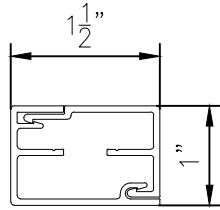

Top Rail RT-100/101

Bottom Rail RB-100/101

Mid Rail FR-100

Dimension Varies

Picket Sections

Picket Elevations

Title:	COLONIAL STYLE BORDEAUX I
	36" OR 42" High Picket

Drawing No.	SS113	Scale:	1"=1'-0"
Drawn By:	CS	Date:	Nov. 2, 2023
Checked By:		Revision:	