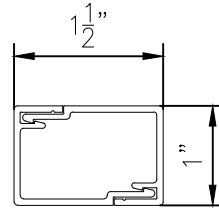

Top Rail RT-100/101

Bottom Rail RB-100/101

Mid Rail FR-100

Dimension Varies

Picket Sections

Picket Elevations

Title:	COLONIAL STYLE BORDEAUX I
	36" OR 42" High Picket

Drawing No.	SS113	Scale:	1"=1'-0"
Drawn By:	CS	Date:	Nov. 2, 2023
Checked By:		Revision:	