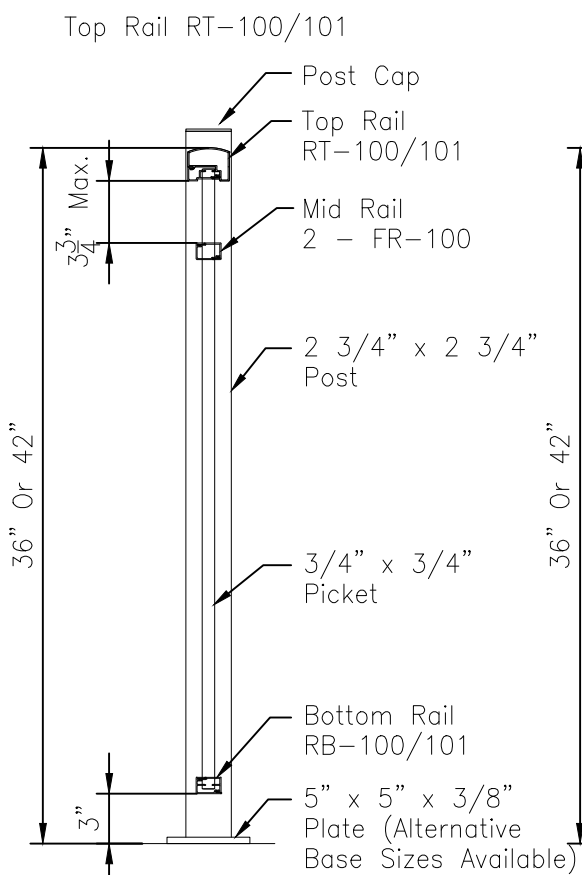

Top Rail RT-100/101

Bottom Rail RB-100/101

Mid Rail FR-100

Dimension Varies

Picket Sections

Picket Elevations

Title:	COLONIAL STYLE BORDEAUX I
	36" OR 42" High Picket

Drawing No.	SS113	Scale:	1"=1'-0"
Drawn By:	CS	Date:	Nov. 2, 2023
Checked By:		Revision:	