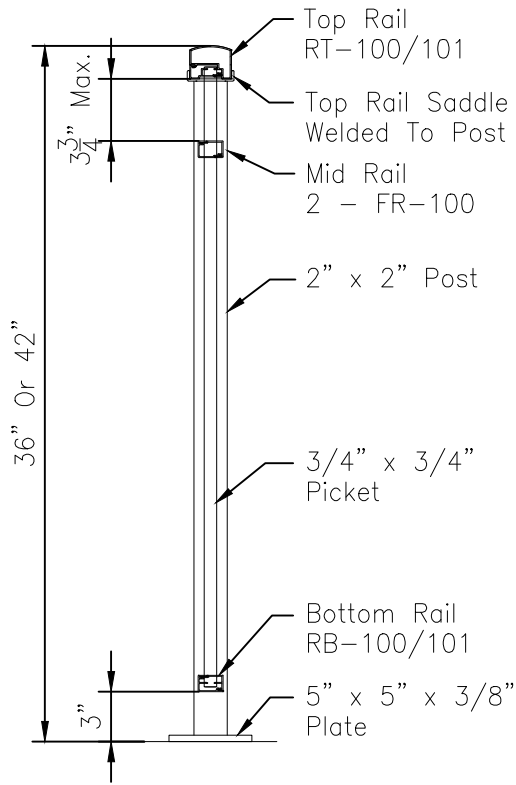

Top Rail RT-100/101

Bottom Rail RB-100/101

Mid Rail FR-100

Dimension Varies

Picket Sections

Picket Elevations

Title:	<b>CLASSIC STYLE BORDEAUX II</b>
	<b>36" OR 42" High Picket</b>

Drawing No.	SS111	Scale:	1"=1'-0"
Drawn By:	CS	Date:	Nov. 2, 2023
Checked By:		Revision:	