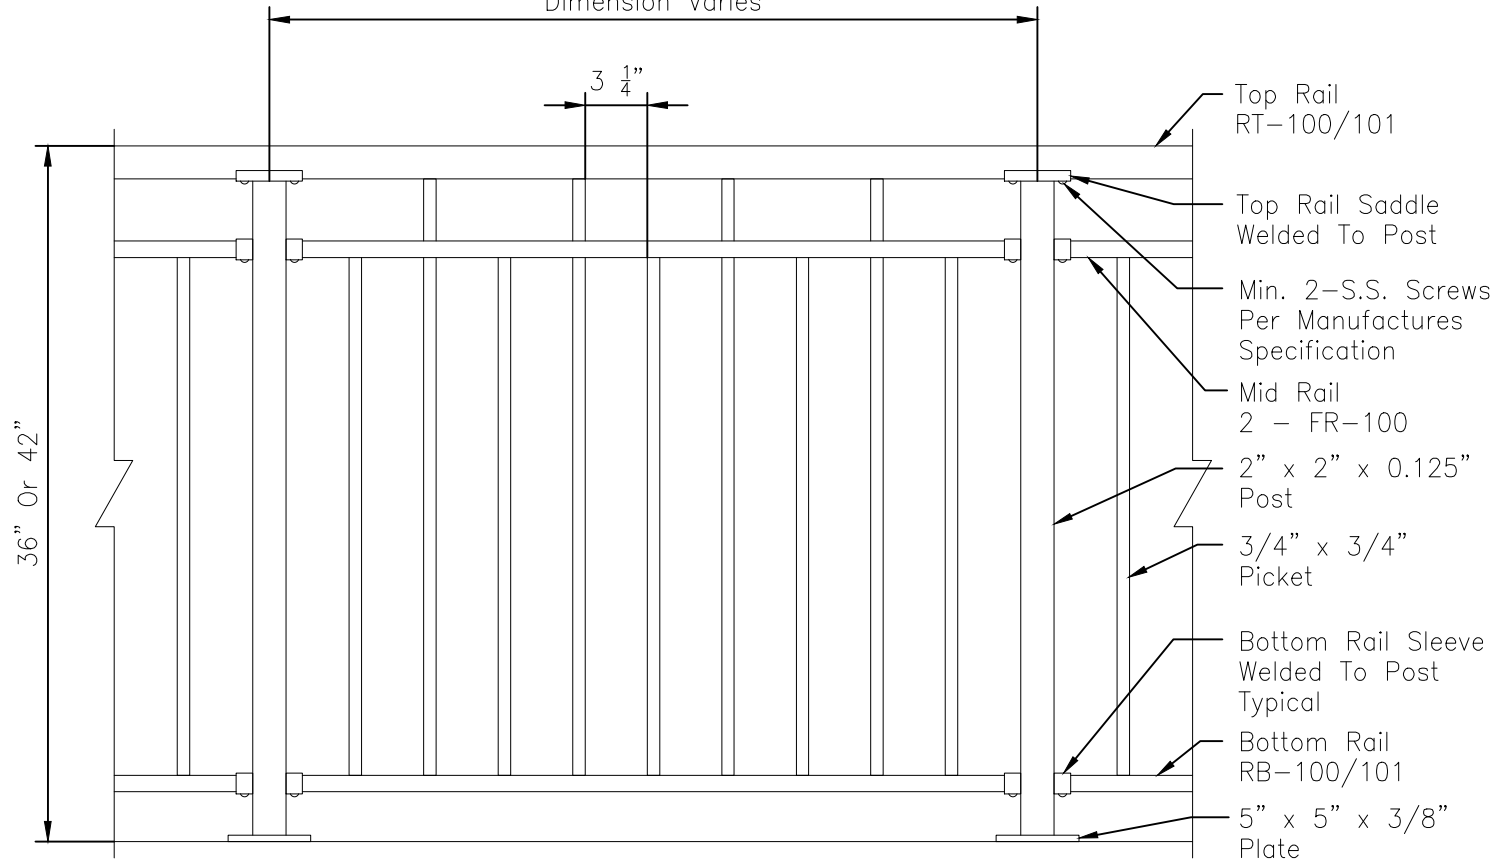

Top Rail RT-100/101

Bottom Rail RB-100/101

Mid Rail FR-100

Dimension Varies

Picket Sections

Picket Elevations

Title:	<b>CLASSIC STYLE BORDEAUX II</b>
	<b>36" OR 42" High Picket</b>

Drawing No.	SS111	Scale:	1"=1'-0"
Drawn By:	CS	Date:	Nov. 2, 2023
Checked By:		Revision:	