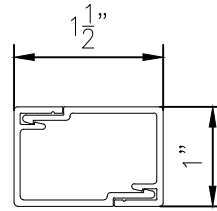

Top Rail RT-100/101

Bottom Rail RB-100/101

Mid Rail FR-100

Dimension Varies

Picket Sections

Picket Elevations

Title:	<b>CLASSIC STYLE BORDEAUX II</b>
	<b>36" OR 42" High Picket</b>

Drawing No.	SS111	Scale:	1"=1'-0"
Drawn By:	CS	Date:	Nov. 2, 2023
Checked By:		Revision:	