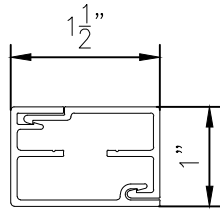

Top Rail RT-100/101

Bottom Rail RB-100/101

Mid Rail FR-100

Dimension Varies

Picket Sections

Picket Elevations

Title:	<b>CLASSIC STYLE BORDEAUX II</b>
	<b>36" OR 42" High Picket</b>

Drawing No.	SS111	Scale:	1"=1'-0"
Drawn By:	CS	Date:	Nov. 2, 2023
Checked By:		Revision:	