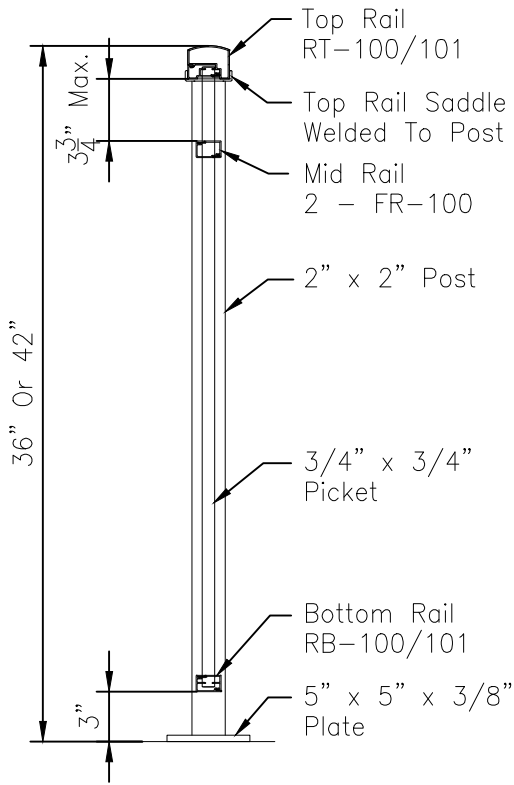

Top Rail RT-100/101

Bottom Rail RB-100/101

Mid Rail FR-100

Dimension Varies

Picket Sections

Picket Elevations

Title:	CLASSIC STYLE BORDEAUX I
	36" OR 42" High Picket

Drawing No.	SS110	Scale:	1"=1'-0"
Drawn By:	CS	Date:	Nov. 2, 2023
Checked By:		Revision:	