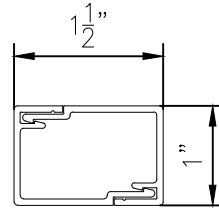

Top Rail RT-100/101

Bottom Rail RB-100/101

Mid Rail FR-100

Dimension Varies

Picket Sections

Picket Elevations

Title:	CLASSIC STYLE BORDEAUX I
	36" OR 42" High Picket

Drawing No.	SS110	Scale:	1"=1'-0"
Drawn By:	CS	Date:	Nov. 2, 2023
Checked By:		Revision:	