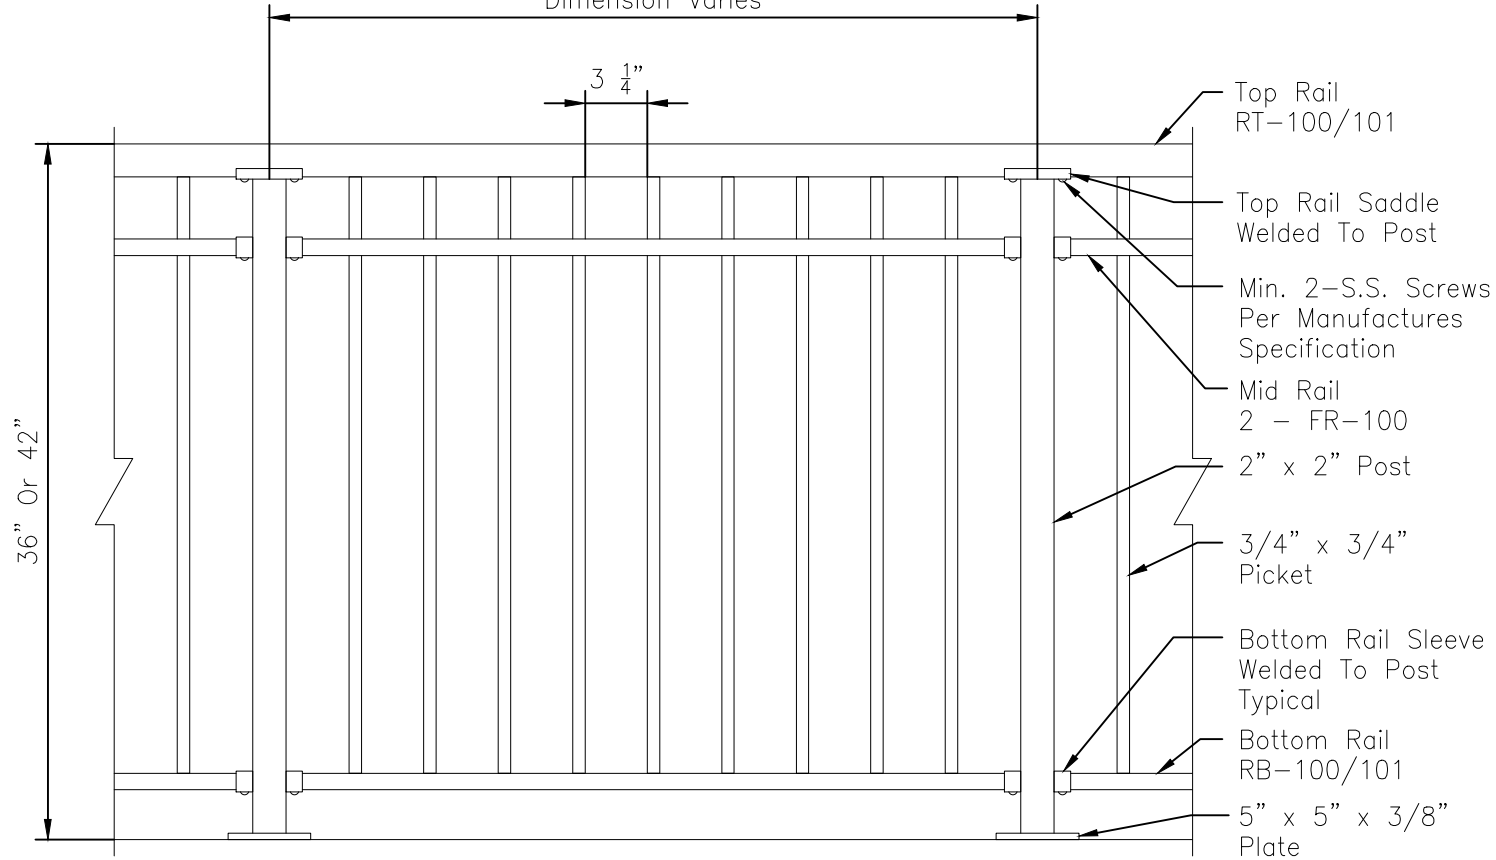

Top Rail RT-100/101

Bottom Rail RB-100/101

Mid Rail FR-100

Dimension Varies

Picket Sections

Picket Elevations

Title:	CLASSIC STYLE BORDEAUX I
	36" OR 42" High Picket

Drawing No.	SS110	Scale:	1"=1'-0"
Drawn By:	CS	Date:	Nov. 2, 2023
Checked By:		Revision:	