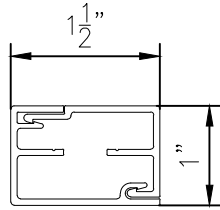

Top Rail RT-100/101

Bottom Rail RB-100/101

Mid Rail FR-100

Dimension Varies

Picket Sections

Picket Elevations

Title:	CLASSIC STYLE BORDEAUX I
	36" OR 42" High Picket

Drawing No.	SS110	Scale:	1"=1'-0"
Drawn By:	CS	Date:	Nov. 2, 2023
Checked By:		Revision:	