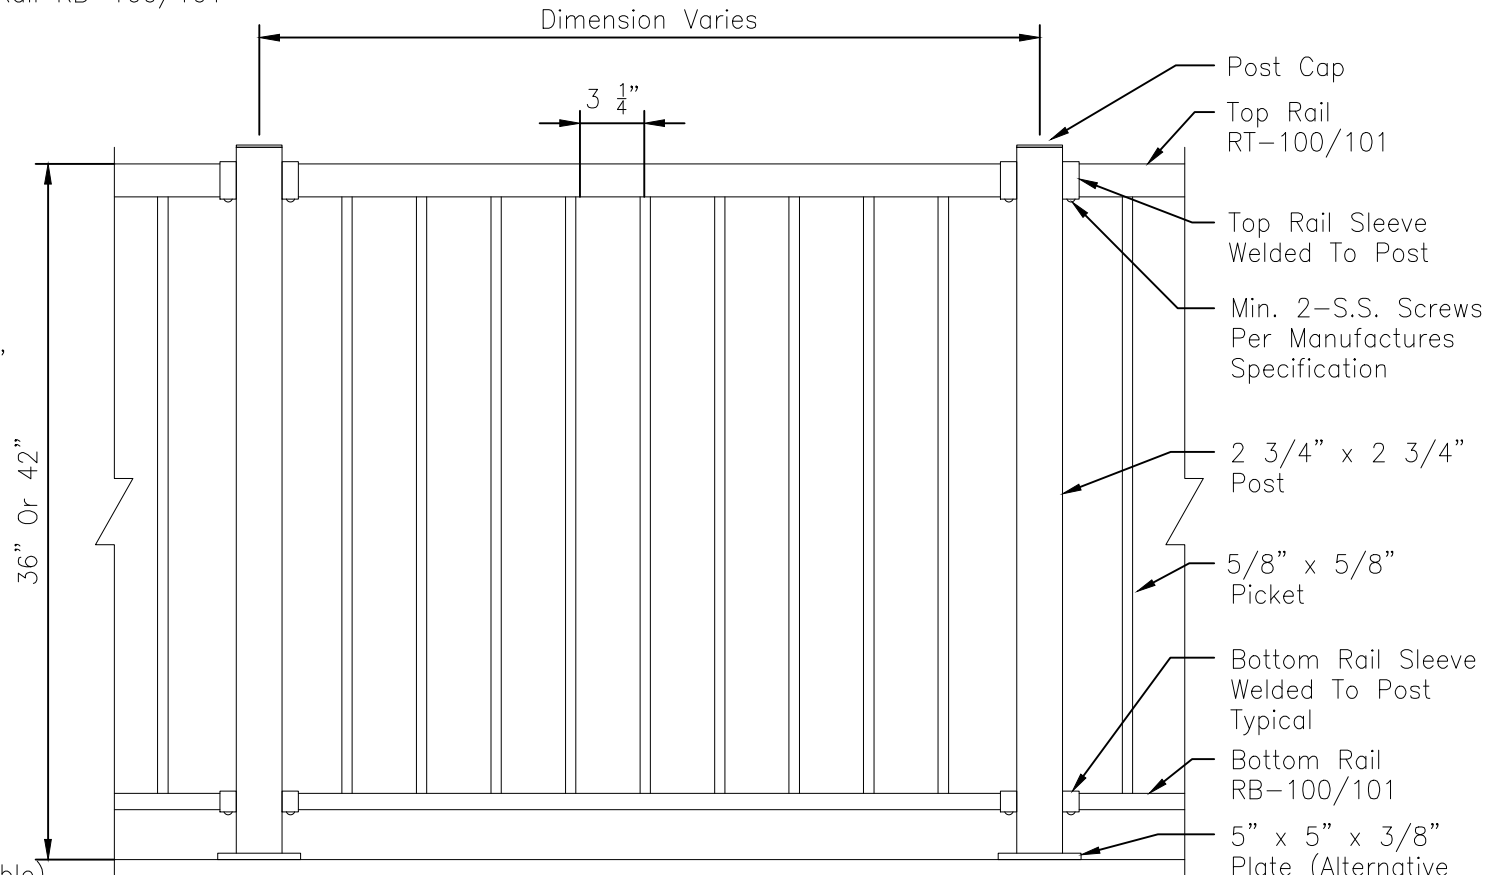

Bottom Rail RB-100/101

Top Rail RT-100/101

Picket Sections

Picket Elevations

Title:
COLONIAL STYLE

Drawing No.
SS103

Scale:
1"=1'-0"

36" OR 42" High Picket