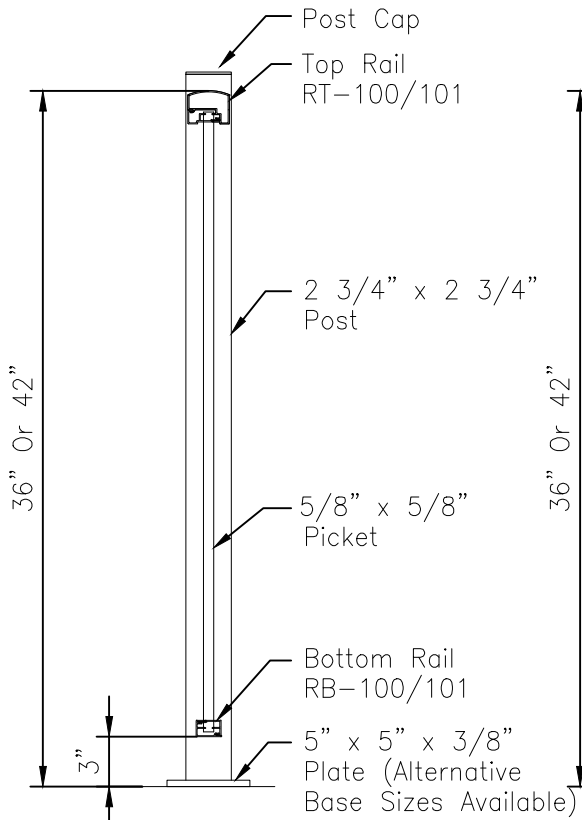

Bottom Rail RB-100/101

Top Rail RT-100/101

Picket Sections

Picket Elevations

Title:
COLONIAL STYLE

Drawing No.
SS103

Scale:
1"=1'-0"

36" OR 42" High Picket