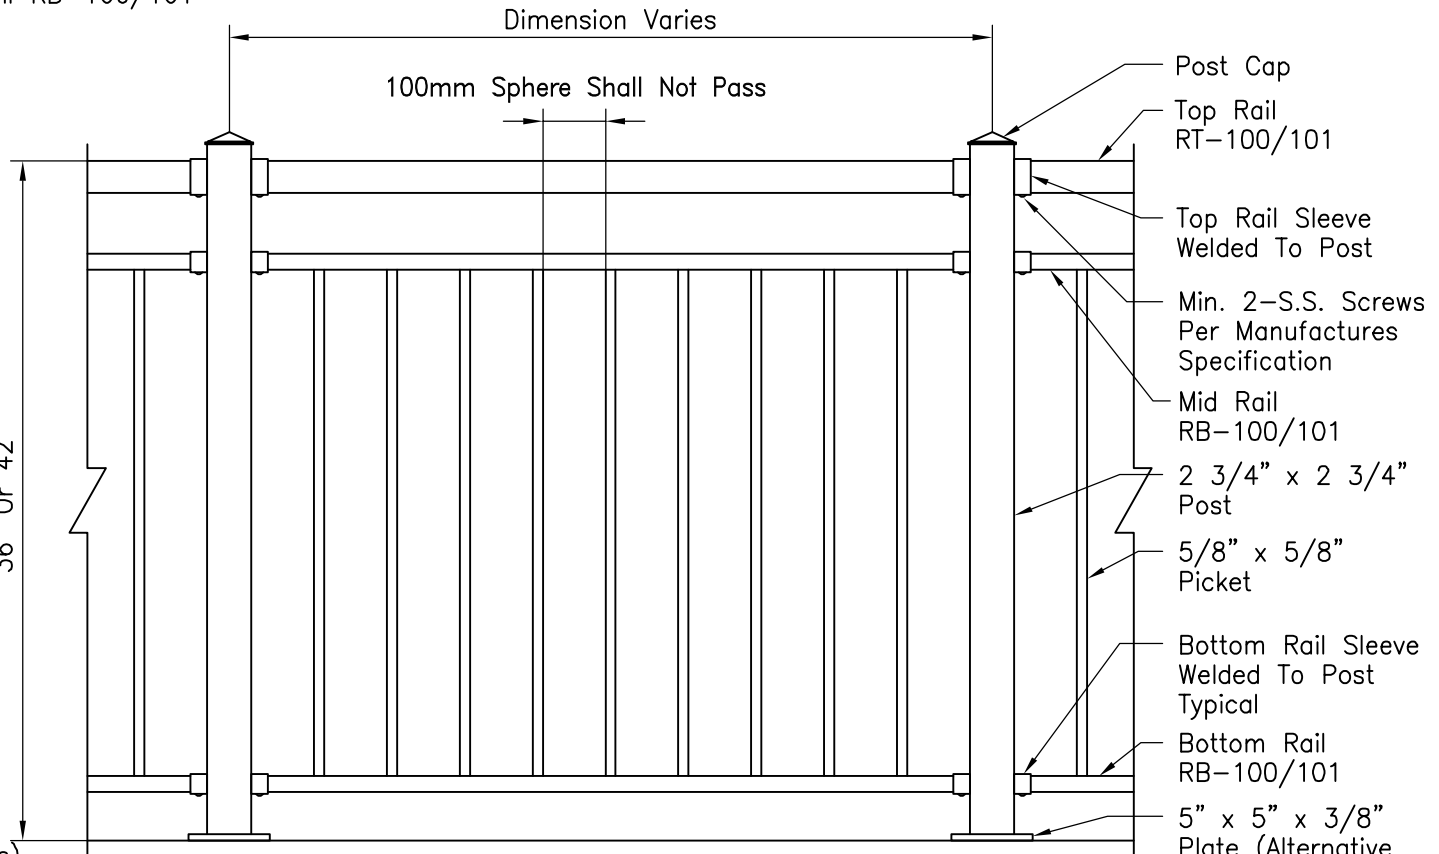

Bottom Rail RB-100/101

Top Rail RT-100/101

Picket Sections

Picket Elevations

Title:	<b>COLONIAL STYLE BORDEAUX III</b>
	<b>36" OR 42" High Picket</b>

Drawing No.	<b>SS115</b>	Scale:	<b>1"=1'-0"</b>
Drawn By:	<b>KK</b>	Date:	<b>July 20, 2022</b>
Checked By:		Revision:	