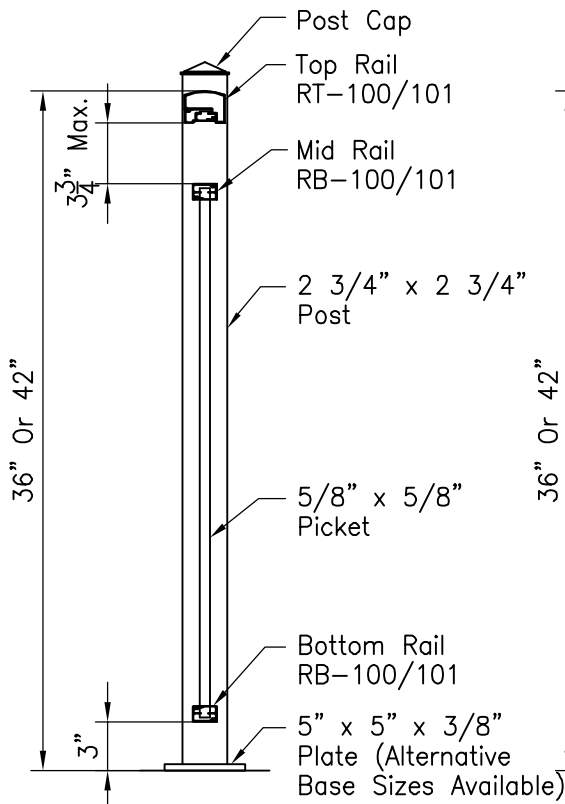

Bottom Rail RB-100/101

Top Rail RT-100/101

Picket Sections

Picket Elevations

Title:	<b>COLONIAL STYLE BORDEAUX III</b>
	<b>36" OR 42" High Picket</b>

Drawing No.	<b>SS115</b>	Scale:	<b>1"=1'-0"</b>
Drawn By:	<b>KK</b>	Date:	<b>July 20, 2022</b>
Checked By:		Revision:	