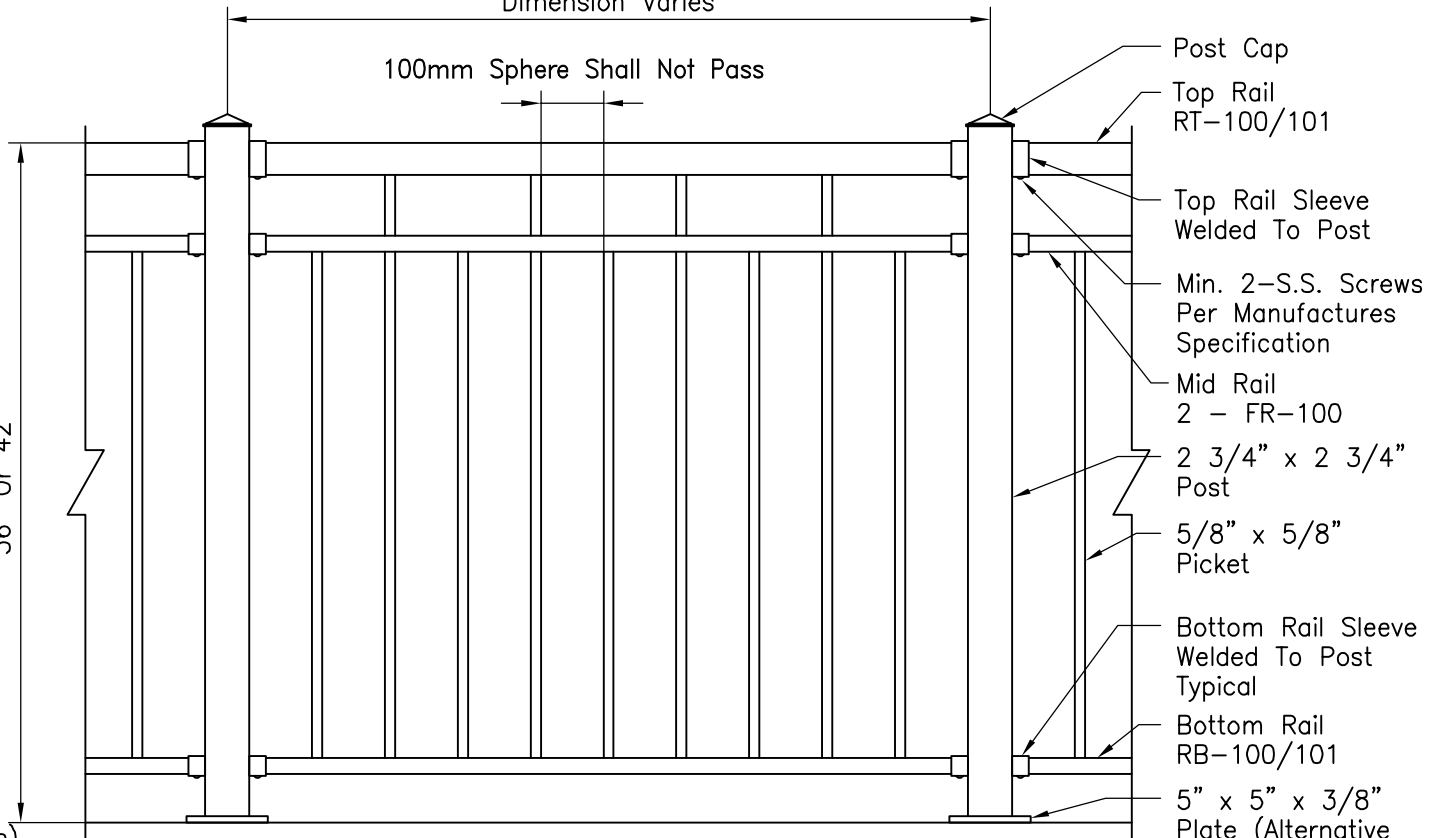

Bottom Rail RB-100/101

Mid Rail FR-100

Dimension Varies

100mm Sphere Shall Not Pass

Picket Sections

Picket Elevations

Title:	<b>COLONIAL STYLE BORDEAUX II</b>
	<b>36" OR 42" High Picket</b>

Drawing No.	<b>SS114</b>	Scale:	<b>1"=1'-0"</b>
Drawn By:	<b>KK</b>	Date:	<b>July 20, 2022</b>
Checked By:		Revision:	