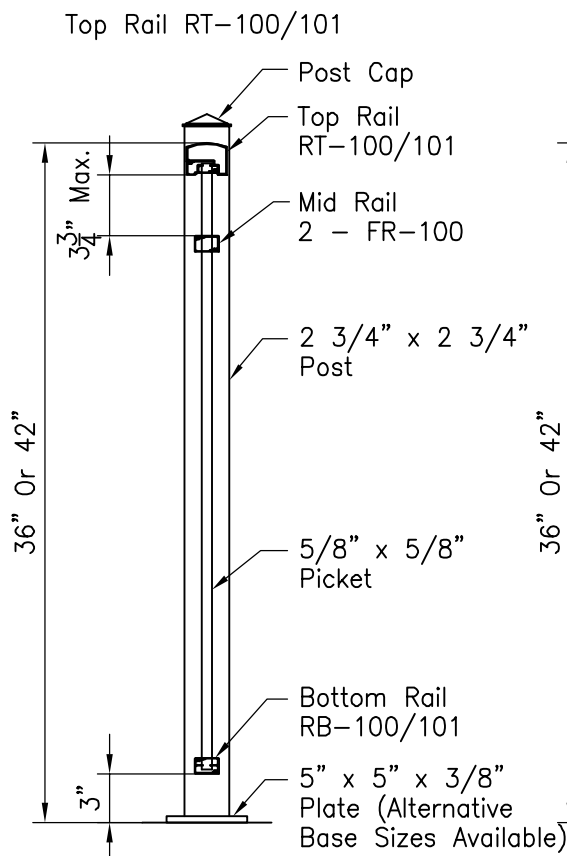

Bottom Rail RB-100/101

Mid Rail FR-100

Dimension Varies

100mm Sphere Shall Not Pass

Picket Sections

Picket Elevations

Title:	<b>COLONIAL STYLE BORDEAUX II</b>
	<b>36" OR 42" High Picket</b>

Drawing No.	<b>SS114</b>	Scale:	<b>1"=1'-0"</b>
Drawn By:	<b>KK</b>	Date:	<b>July 20, 2022</b>
Checked By:		Revision:	