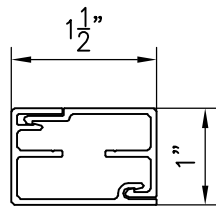

Bottom Rail RB-100/101

Mid Rail FR-100

Dimension Varies

100mm Sphere Shall Not Pass

Picket Sections

Picket Elevations

Title:	<b>COLONIAL STYLE BORDEAUX II</b>
	<b>36" OR 42" High Picket</b>

Drawing No.	<b>SS114</b>	Scale:	<b>1"=1'-0"</b>
Drawn By:	<b>KK</b>	Date:	<b>July 20, 2022</b>
Checked By:		Revision:	