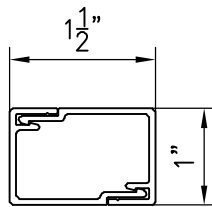

Bottom Rail RB-100/101

Mid Rail FR-100

Dimension Varies

100mm Sphere Shall Not Pass

Picket Sections

Picket Elevations

Title:	<b>COLONIAL STYLE BORDEAUX II</b>
	<b>36" OR 42" High Picket</b>

Drawing No.	<b>SS114</b>	Scale:	<b>1"=1'-0"</b>
Drawn By:	<b>KK</b>	Date:	<b>July 20, 2022</b>
Checked By:		Revision:	