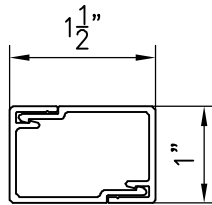

Bottom Rail RB-100/101

Mid Rail FR-100

Dimension Varies

100mm Sphere Shall Not Pass

Picket Sections

Picket Elevations

Title:	COLONIAL STYLE BORDEAUX I
	36" OR 42" High Picket

Drawing No.	SS113	Scale:	1"=1'-0"
Drawn By:	KK	Date:	July 20, 2022
Checked By:		Revision:	