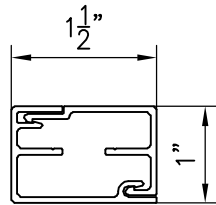

Bottom Rail RB-100/101

Mid Rail FR-100

Dimension Varies

100mm Sphere Shall Not Pass

Picket Sections

Picket Elevations

Title:	COLONIAL STYLE BORDEAUX I
	36" OR 42" High Picket

Drawing No.	SS113	Scale:	1"=1'-0"
Drawn By:	KK	Date:	July 20, 2022
Checked By:		Revision:	