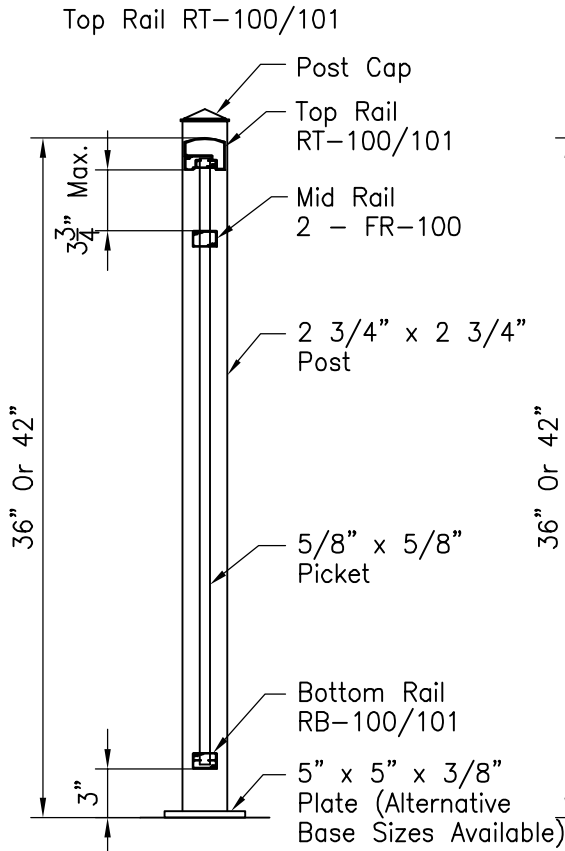

Bottom Rail RB-100/101

Mid Rail FR-100

Dimension Varies

100mm Sphere Shall Not Pass

Picket Sections

Picket Elevations

Title:	COLONIAL STYLE BORDEAUX I
	36" OR 42" High Picket

Drawing No.	SS113	Scale:	1"=1'-0"
Drawn By:	KK	Date:	July 20, 2022
Checked By:		Revision:	