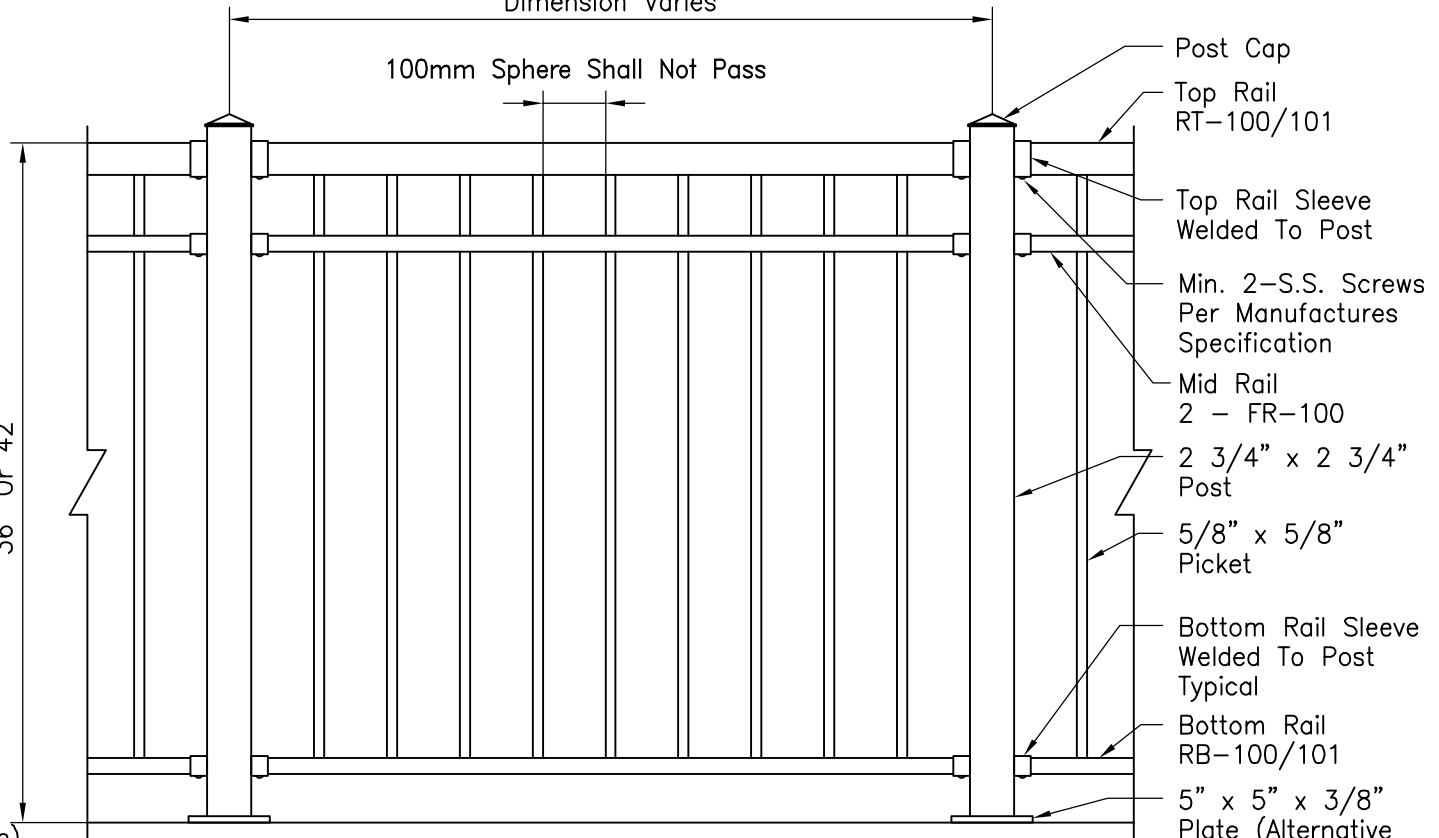

Bottom Rail RB-100/101

Mid Rail FR-100

Dimension Varies

100mm Sphere Shall Not Pass

Picket Sections

Picket Elevations

Title:	COLONIAL STYLE BORDEAUX I
	36" OR 42" High Picket

Drawing No.	SS113	Scale:	1"=1'-0"
Drawn By:	KK	Date:	July 20, 2022
Checked By:		Revision:	