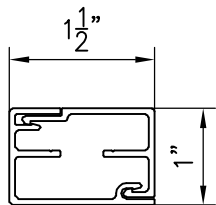

2 1/2" x 2" Top Rail

Bottom Rail RB-100/101

Title:	CLASSIC STYLE BORDEAUX III	
	36" OR 42" High Picket	

Drawing No.	SS112	Scale:	1"=1'-0"
Drawn By:	KK	Date:	July 20, 2022
Checked By:		Revision:	

**S.T.A.R. SYSTEM INTERNATIONAL LTD.**  
ALUMINUM RAILING & FENCING