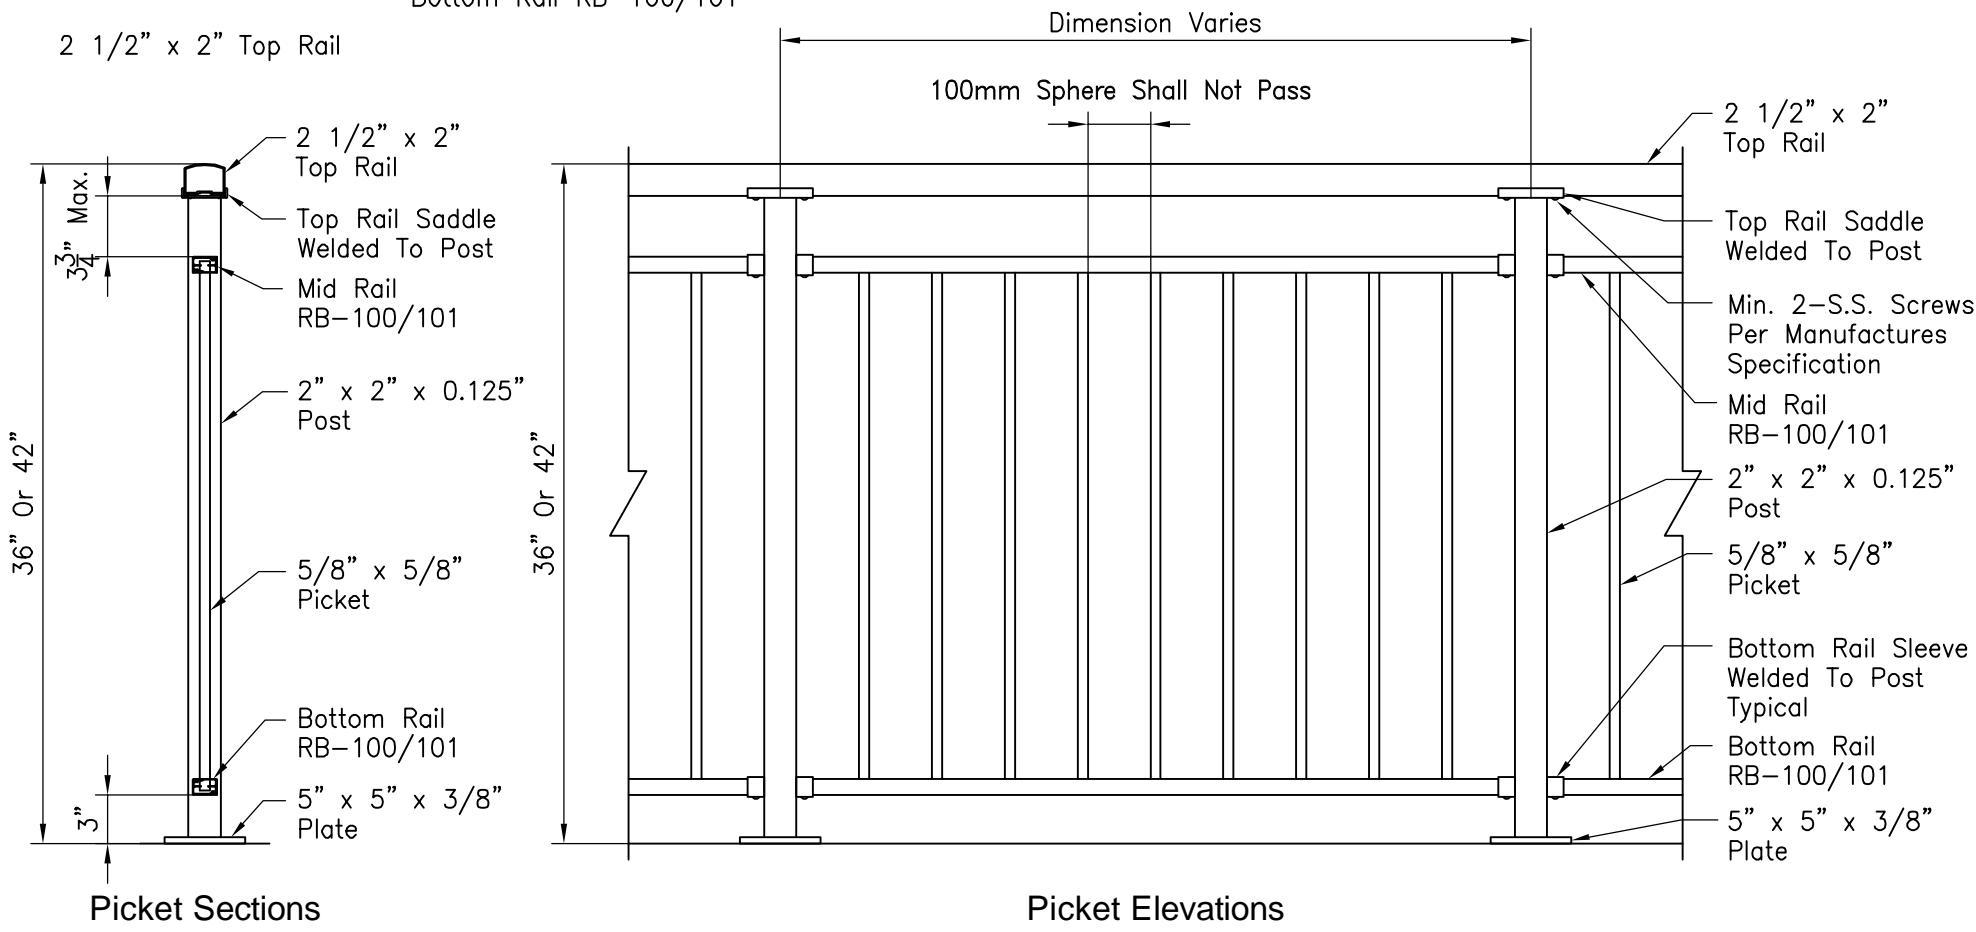

2 1/2" x 2" Top Rail

Bottom Rail RB-100/101

Title:	CLASSIC STYLE BORDEAUX III	
	36" OR 42" High Picket	

Drawing No.	SS112	Scale:	1"=1'-0"
Drawn By:	KK	Date:	July 20, 2022
Checked By:		Revision:	

**S.T.A.R. SYSTEM INTERNATIONAL LTD.**  
ALUMINUM RAILING & FENCING