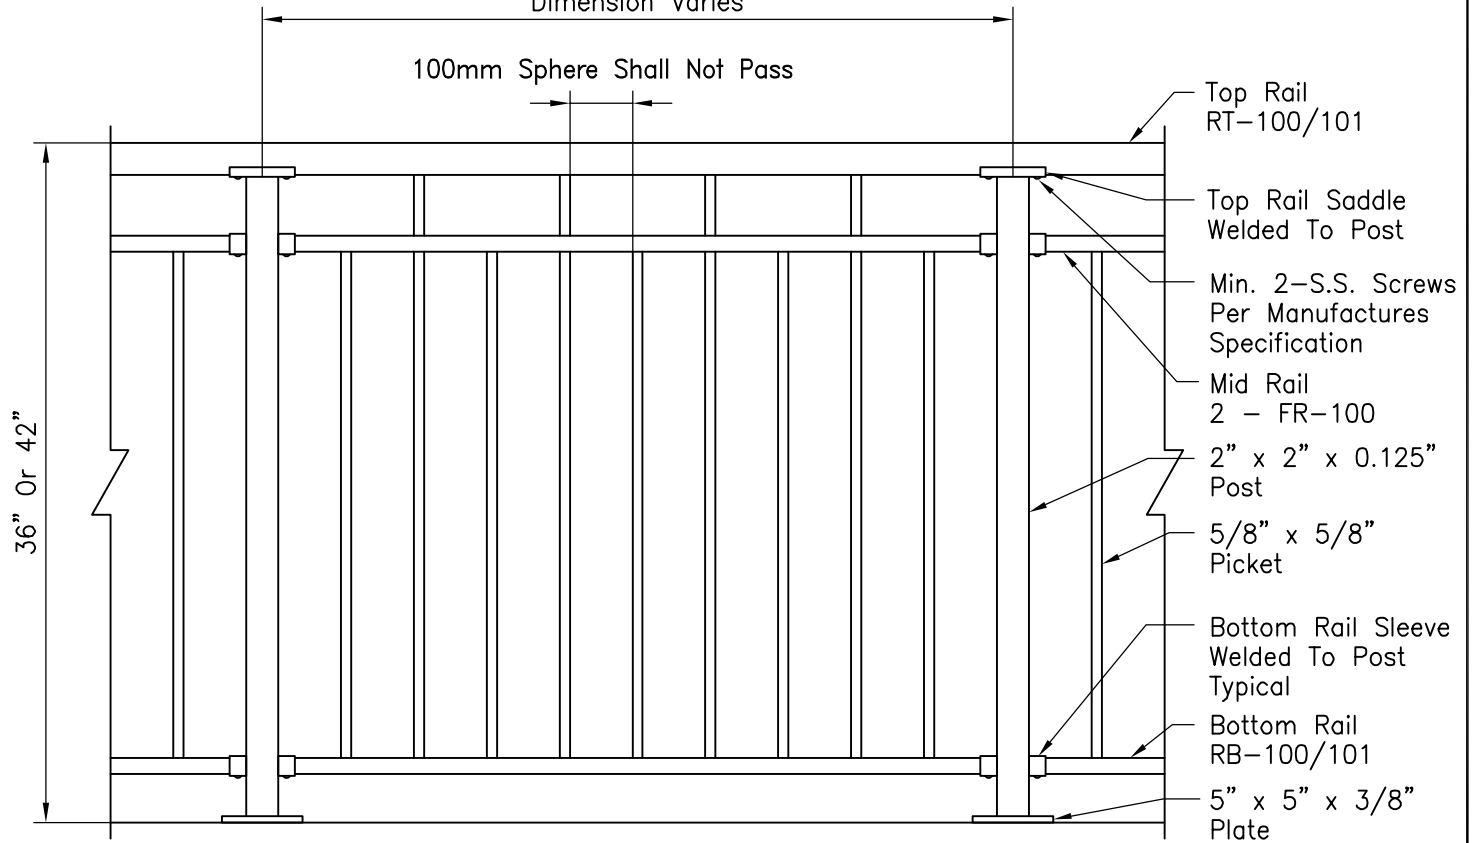

Top Rail RT-100/101

Bottom Rail RB-100/101

Mid Rail FR-100

Dimension Varies

100mm Sphere Shall Not Pass

Picket Sections

Picket Elevations

Title:	CLASSIC STYLE BORDEAUX II
36" OR 42" High Picket	

Drawing No.	SS111	Scale:	1"=1'-0"
Drawn By:	KK	Date:	July 20, 2022
Checked By:		Revision:	

S.T.A.R. SYSTEM INTERNATIONAL LTD.
ALUMINUM RAILING & FENCING