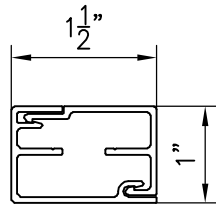

Top Rail RT-100/101

Bottom Rail RB-100/101

Mid Rail FR-100

Dimension Varies

100mm Sphere Shall Not Pass

Picket Sections

Picket Elevations

Title:	CLASSIC STYLE BORDEAUX II
36" OR 42" High Picket	

Drawing No.	SS111	Scale:	1"=1'-0"
Drawn By:	KK	Date:	July 20, 2022
Checked By:		Revision:	

S.T.A.R. SYSTEM INTERNATIONAL LTD.
ALUMINUM RAILING & FENCING