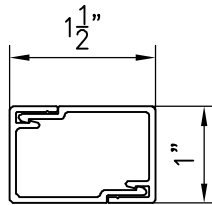

Top Rail RT-100/101

Bottom Rail RB-100/101

Mid Rail FR-100

Dimension Varies

100mm Sphere Shall Not Pass

Picket Sections

Picket Elevations

Title:	CLASSIC STYLE BORDEAUX II
36" OR 42" High Picket	

Drawing No.	SS111	Scale:	1"=1'-0"
Drawn By:	KK	Date:	July 20, 2022
Checked By:		Revision:	

S.T.A.R. SYSTEM INTERNATIONAL LTD.
ALUMINUM RAILING & FENCING