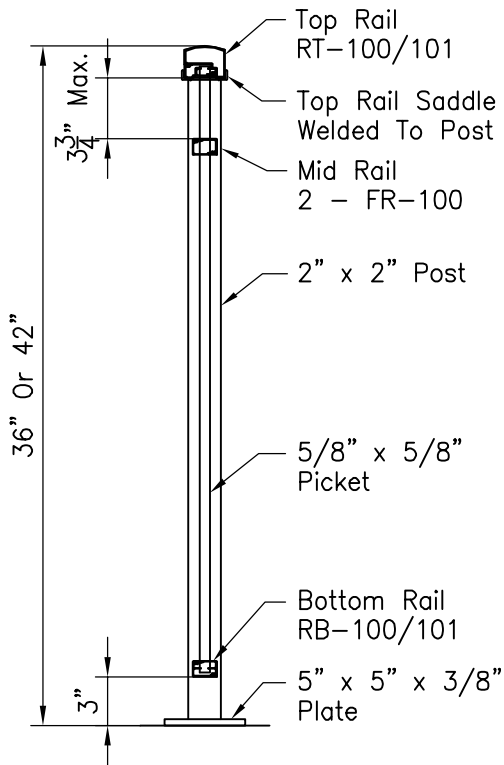

Top Rail RT-100/101

Bottom Rail RB-100/101

Mid Rail FR-100

Dimension Varies

100mm Sphere Shall Not Pass

Picket Sections

Picket Elevations

Title:	CLASSIC STYLE BORDEAUX II
36" OR 42" High Picket	

Drawing No.	SS111	Scale:	1"=1'-0"
Drawn By:	KK	Date:	July 20, 2022
Checked By:		Revision:	

S.T.A.R. SYSTEM INTERNATIONAL LTD.
ALUMINUM RAILING & FENCING