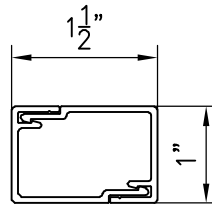

Top Rail RT-100/101

Bottom Rail RB-100/101

Mid Rail FR-100

Dimension Varies

100mm Sphere Shall Not Pass

Picket Sections

Picket Elevations

Title:	CLASSIC STYLE BORDEAUX I
36" OR 42" High Picket	

Drawing No.	SS110	Scale:	1"=1'-0"
Drawn By:	KK	Date:	July 20, 2022
Checked By:		Revision:	

**S.T.A.R. SYSTEM INTERNATIONAL LTD.**  
ALUMINUM RAILING & FENCING