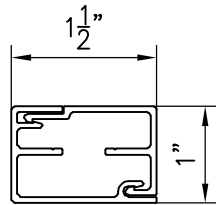

Top Rail RT-100/101

Bottom Rail RB-100/101

Mid Rail FR-100

Dimension Varies

100mm Sphere Shall Not Pass

Picket Sections

Picket Elevations

Title:	CLASSIC STYLE BORDEAUX I
36" OR 42" High Picket	

Drawing No.	SS110	Scale:	1"=1'-0"
Drawn By:	KK	Date:	July 20, 2022
Checked By:		Revision:	

**S.T.A.R. SYSTEM INTERNATIONAL LTD.**  
ALUMINUM RAILING & FENCING