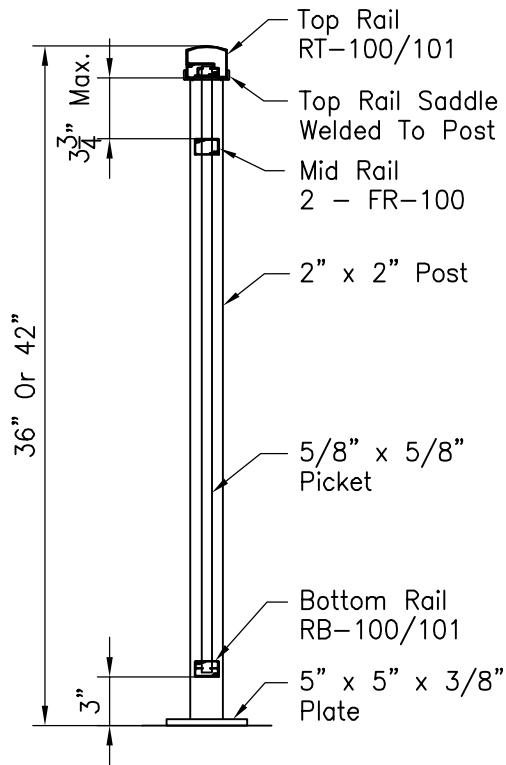

Top Rail RT-100/101

Bottom Rail RB-100/101

Mid Rail FR-100

Dimension Varies

100mm Sphere Shall Not Pass

Picket Sections

Picket Elevations

Title:	CLASSIC STYLE BORDEAUX I
36" OR 42" High Picket	

Drawing No.	SS110	Scale:	1"=1'-0"
Drawn By:	KK	Date:	July 20, 2022
Checked By:		Revision:	

**S.T.A.R. SYSTEM INTERNATIONAL LTD.**  
ALUMINUM RAILING & FENCING