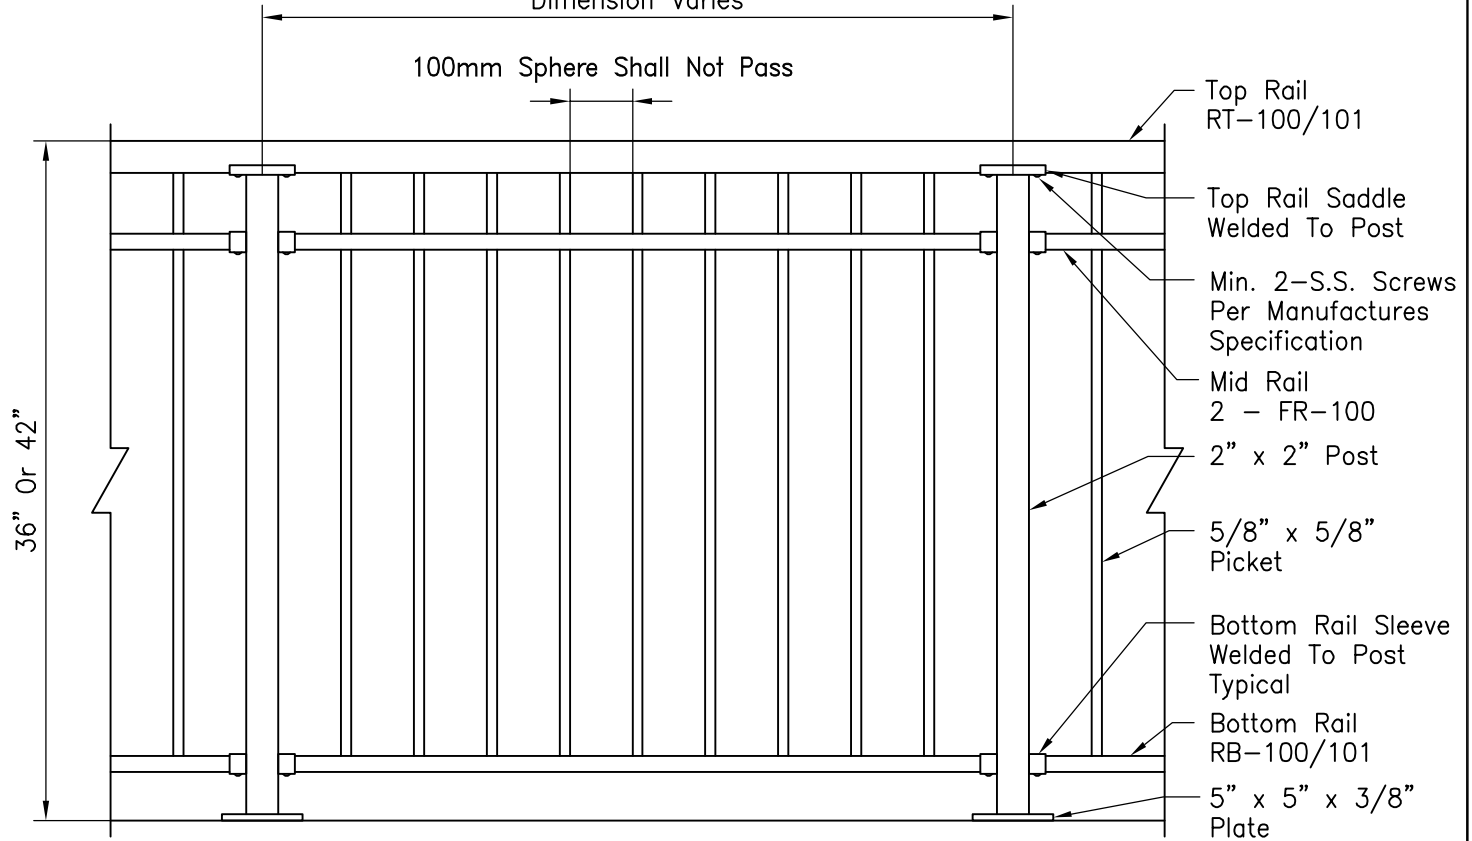

Top Rail RT-100/101

Bottom Rail RB-100/101

Mid Rail FR-100

Dimension Varies

100mm Sphere Shall Not Pass

Picket Sections

Picket Elevations

Title:	CLASSIC STYLE BORDEAUX I
36" OR 42" High Picket	

Drawing No.	SS110	Scale:	1"=1'-0"
Drawn By:	KK	Date:	July 20, 2022
Checked By:		Revision:	

**S.T.A.R. SYSTEM INTERNATIONAL LTD.**  
ALUMINUM RAILING & FENCING