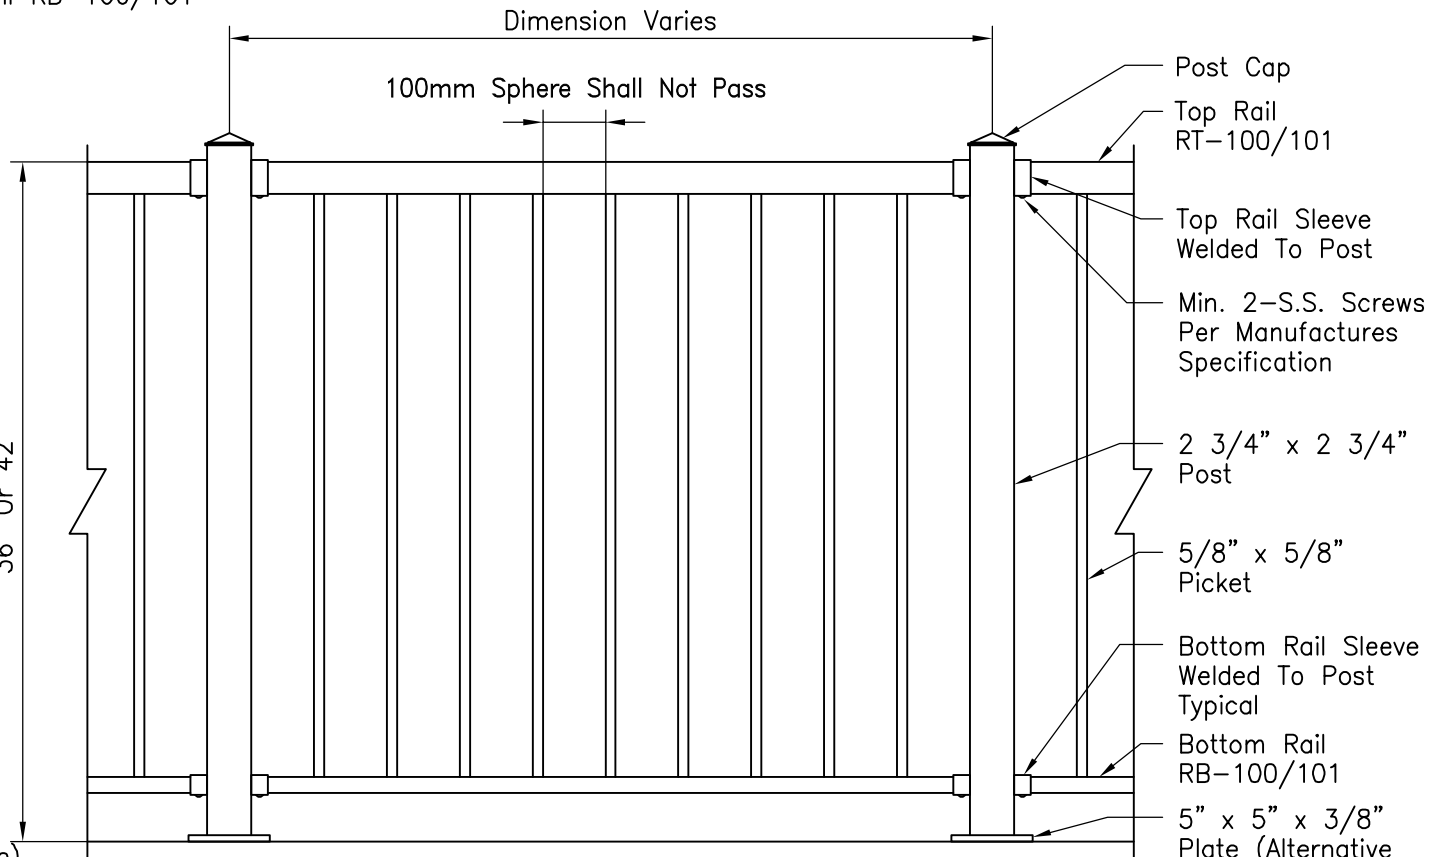

Bottom Rail RB-100/101

Top Rail RT-100/101

Picket Sections

Picket Elevations

Title:	COLONIAL STYLE
	36" OR 42" High Picket

Drawing No.	SS103
Drawn By:	KK
Checked By:	

Scale:	1"=1'-0"
Date:	July 20, 2022
Revision:	