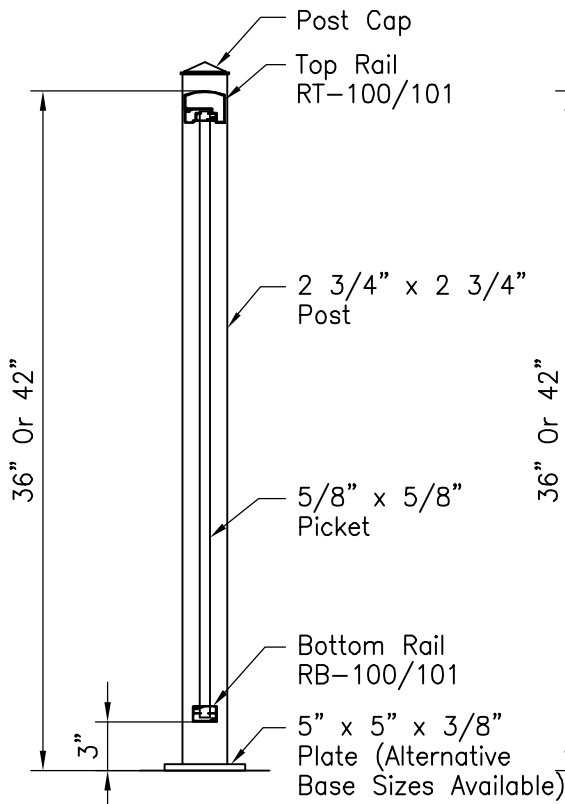

Bottom Rail RB-100/101

Top Rail RT-100/101

Picket Sections

Picket Elevations

Title:	COLONIAL STYLE
	36" OR 42" High Picket

Drawing No.	SS103
Drawn By:	KK
Checked By:	

Scale:	1"=1'-0"
Date:	July 20, 2022
Revision:	