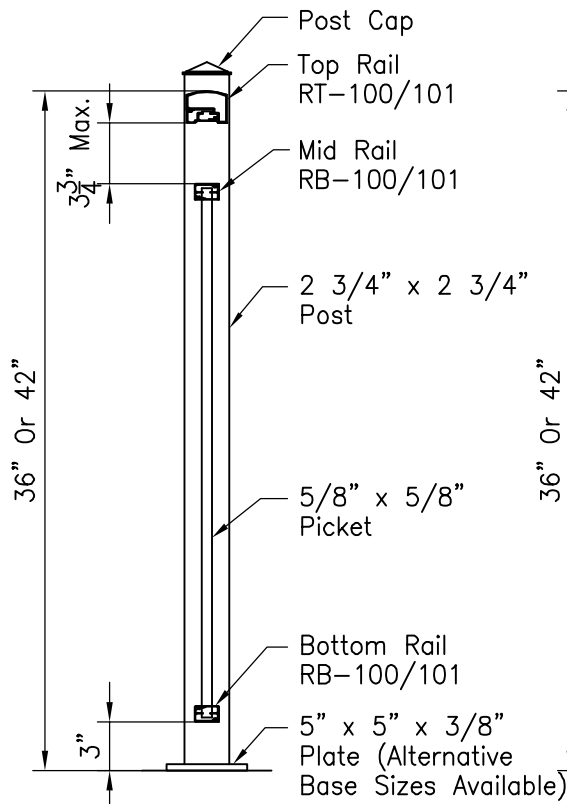

Bottom Rail RB-100/101

Top Rail RT-100/101

Picket Sections

Picket Elevations

Title:	<b>COLONIAL STYLE BORDEAUX III</b>
	<b>36" OR 42" High Picket</b>

Drawing No.	<b>SS115</b>	Scale:	<b>1"=1'-0"</b>
Drawn By:	<b>KK</b>	Date:	<b>July 6, 2018</b>
Checked By:		Revision:	