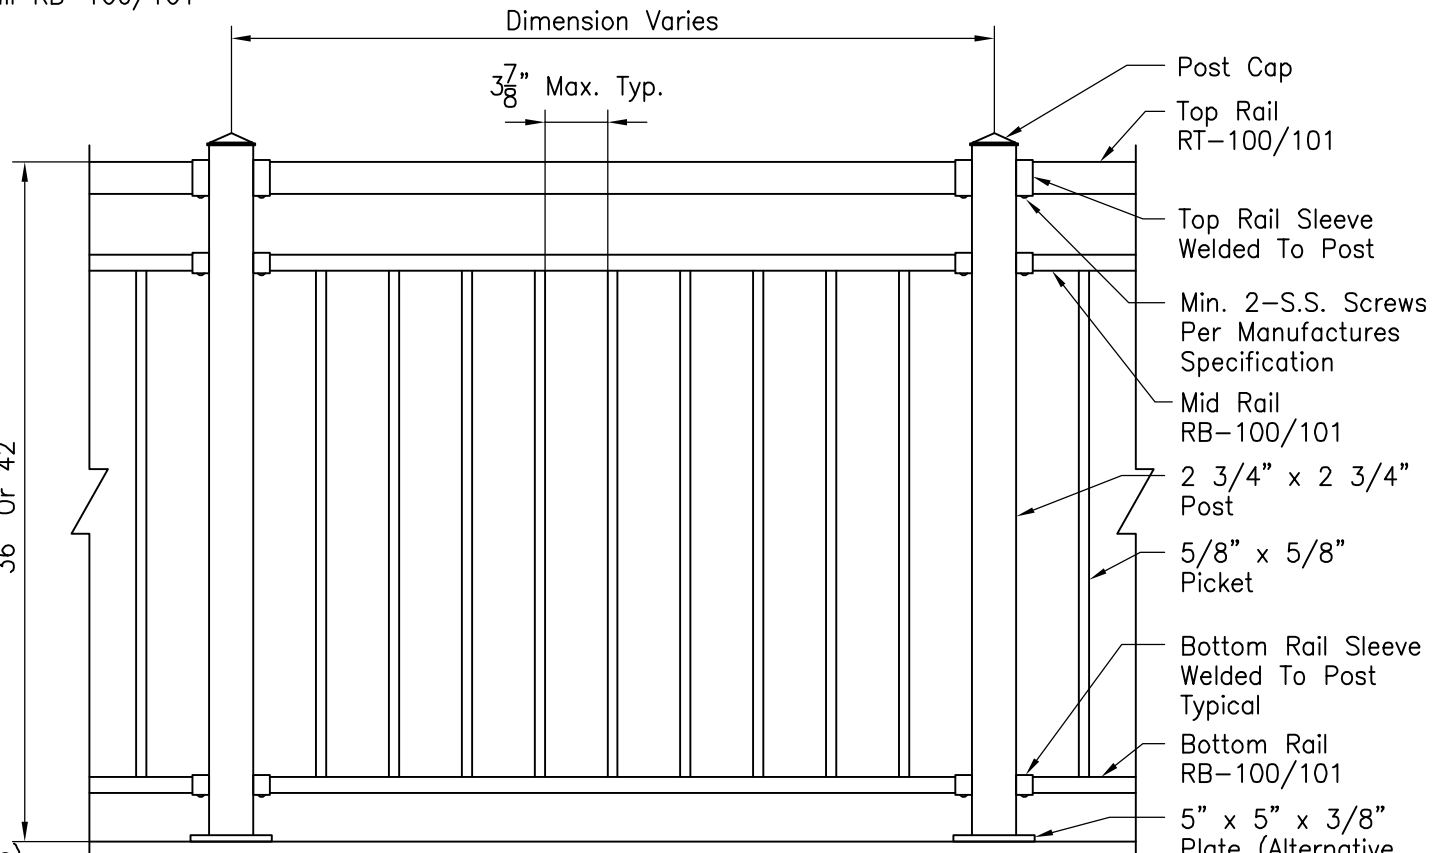

Bottom Rail RB-100/101

Top Rail RT-100/101

Picket Sections

Picket Elevations

Title:	<b>COLONIAL STYLE BORDEAUX III</b>
	<b>36" OR 42" High Picket</b>

Drawing No.	<b>SS115</b>	Scale:	<b>1"=1'-0"</b>
Drawn By:	<b>KK</b>	Date:	<b>July 6, 2018</b>
Checked By:		Revision:	