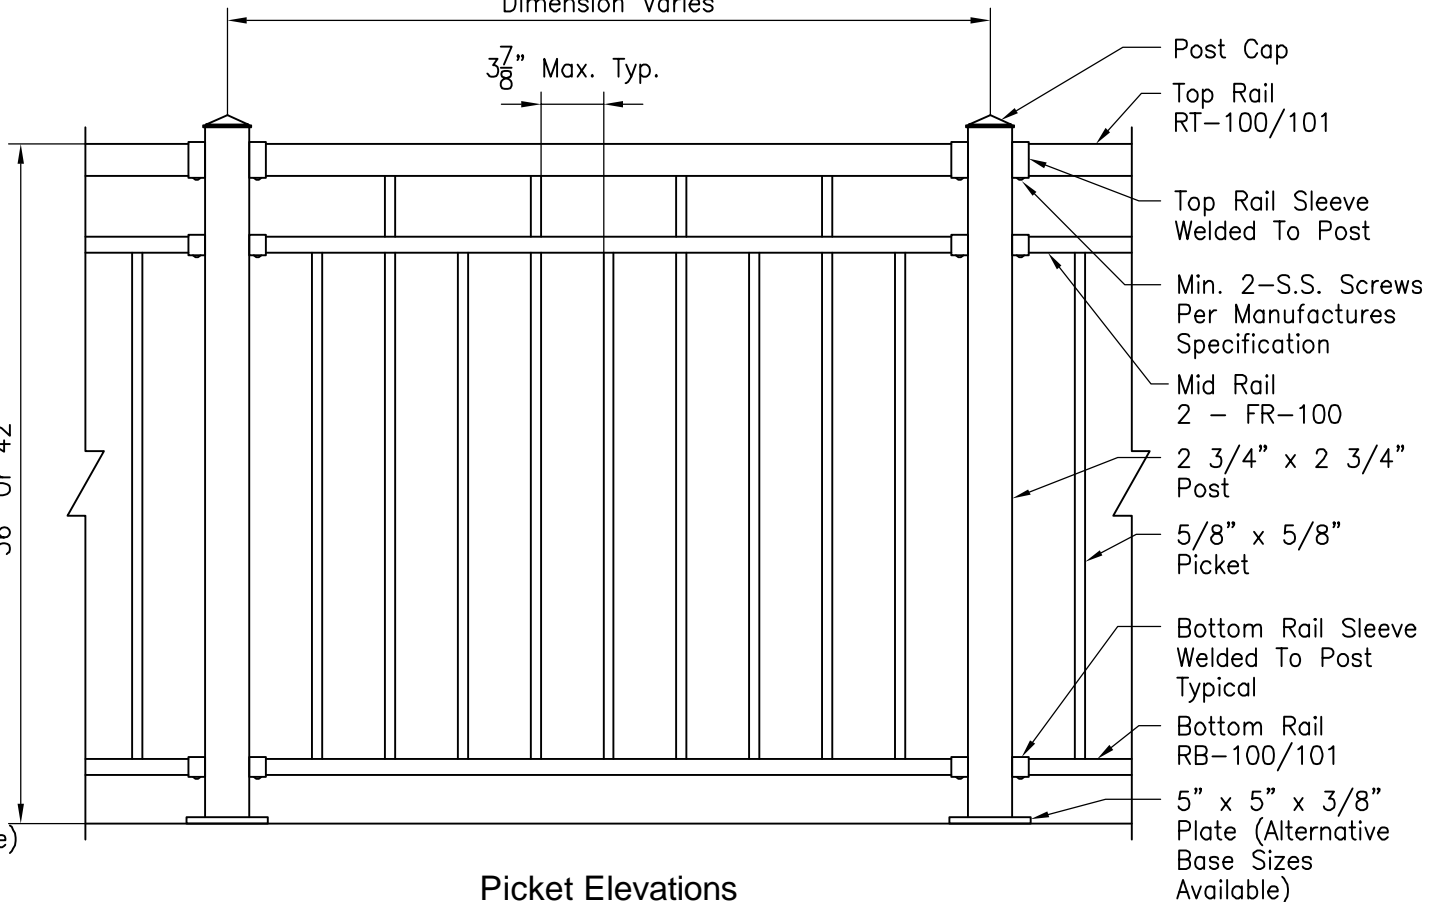

Bottom Rail RB-100/101

Mid Rail FR-100

Dimension Varies

3 7/8" Max. Typ.

Picket Sections

Picket Elevations

Title:	COLONIAL STYLE BORDEAUX II
	36" OR 42" High Picket

Drawing No.	SS114	Scale:	1"=1'-0"
Drawn By:	KK	Date:	July 6, 2018
Checked By:		Revision:	