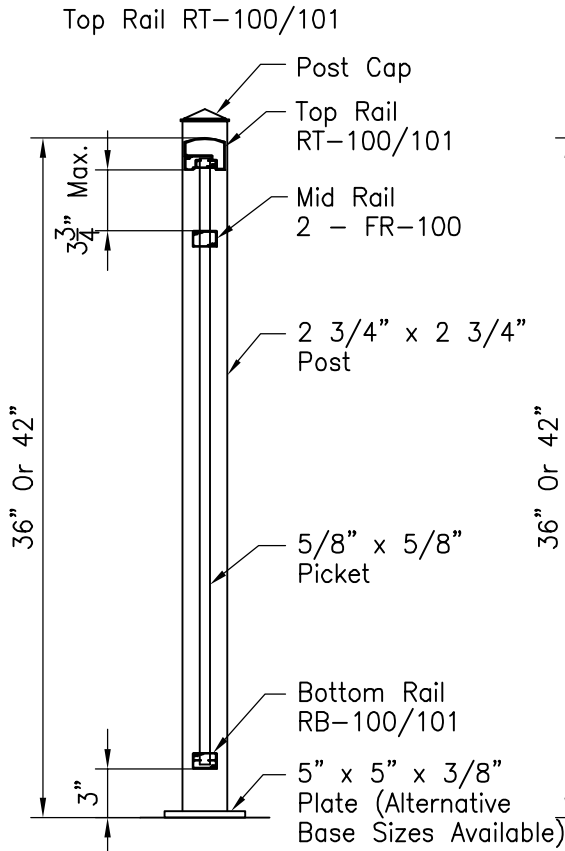

Bottom Rail RB-100/101

Mid Rail FR-100

Dimension Varies

3 7/8" Max. Typ.

Picket Sections

Picket Elevations

Title:	COLONIAL STYLE BORDEAUX II
	36" OR 42" High Picket

Drawing No.	SS114	Scale:	1"=1'-0"
Drawn By:	KK	Date:	July 6, 2018
Checked By:		Revision:	