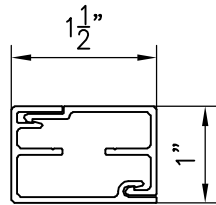

Bottom Rail RB-100/101

Mid Rail FR-100

Dimension Varies

3 7/8" Max. Typ.

Picket Sections

Picket Elevations

Title:	COLONIAL STYLE BORDEAUX II
	36" OR 42" High Picket

Drawing No.	SS114	Scale:	1"=1'-0"
Drawn By:	KK	Date:	July 6, 2018
Checked By:		Revision:	