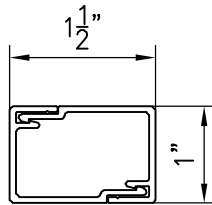

Bottom Rail RB-100/101

Mid Rail FR-100

Dimension Varies

3 7/8" Max. Typ.

Picket Sections

Picket Elevations

Title:	COLONIAL STYLE BORDEAUX II
	36" OR 42" High Picket

Drawing No.	SS114	Scale:	1"=1'-0"
Drawn By:	KK	Date:	July 6, 2018
Checked By:		Revision:	