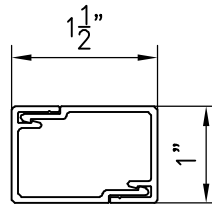

Bottom Rail RB-100/101

Mid Rail FR-100

Dimension Varies

3 7/8" Max. Typ.

Picket Sections

Picket Elevations

Title:	COLONIAL STYLE BORDEAUX I
	36" OR 42" High Picket

Drawing No.	SS113	Scale:	1"=1'-0"
Drawn By:	KK	Date:	July 6, 2018
Checked By:		Revision:	