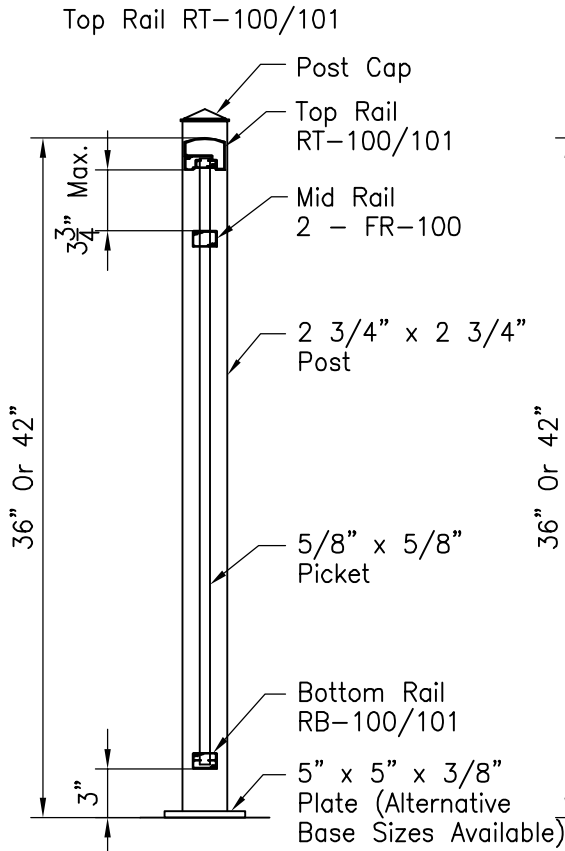

Bottom Rail RB-100/101

Mid Rail FR-100

Dimension Varies

3 7/8" Max. Typ.

Picket Sections

Picket Elevations

Title:	COLONIAL STYLE BORDEAUX I
	36" OR 42" High Picket

Drawing No.	SS113	Scale:	1"=1'-0"
Drawn By:	KK	Date:	July 6, 2018
Checked By:		Revision:	