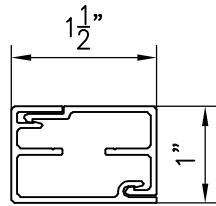

Bottom Rail RB-100/101

Mid Rail FR-100

Dimension Varies

3 7/8" Max. Typ.

Picket Sections

Picket Elevations

Title:	COLONIAL STYLE BORDEAUX I
	36" OR 42" High Picket

Drawing No.	SS113	Scale:	1"=1'-0"
Drawn By:	KK	Date:	July 6, 2018
Checked By:		Revision:	