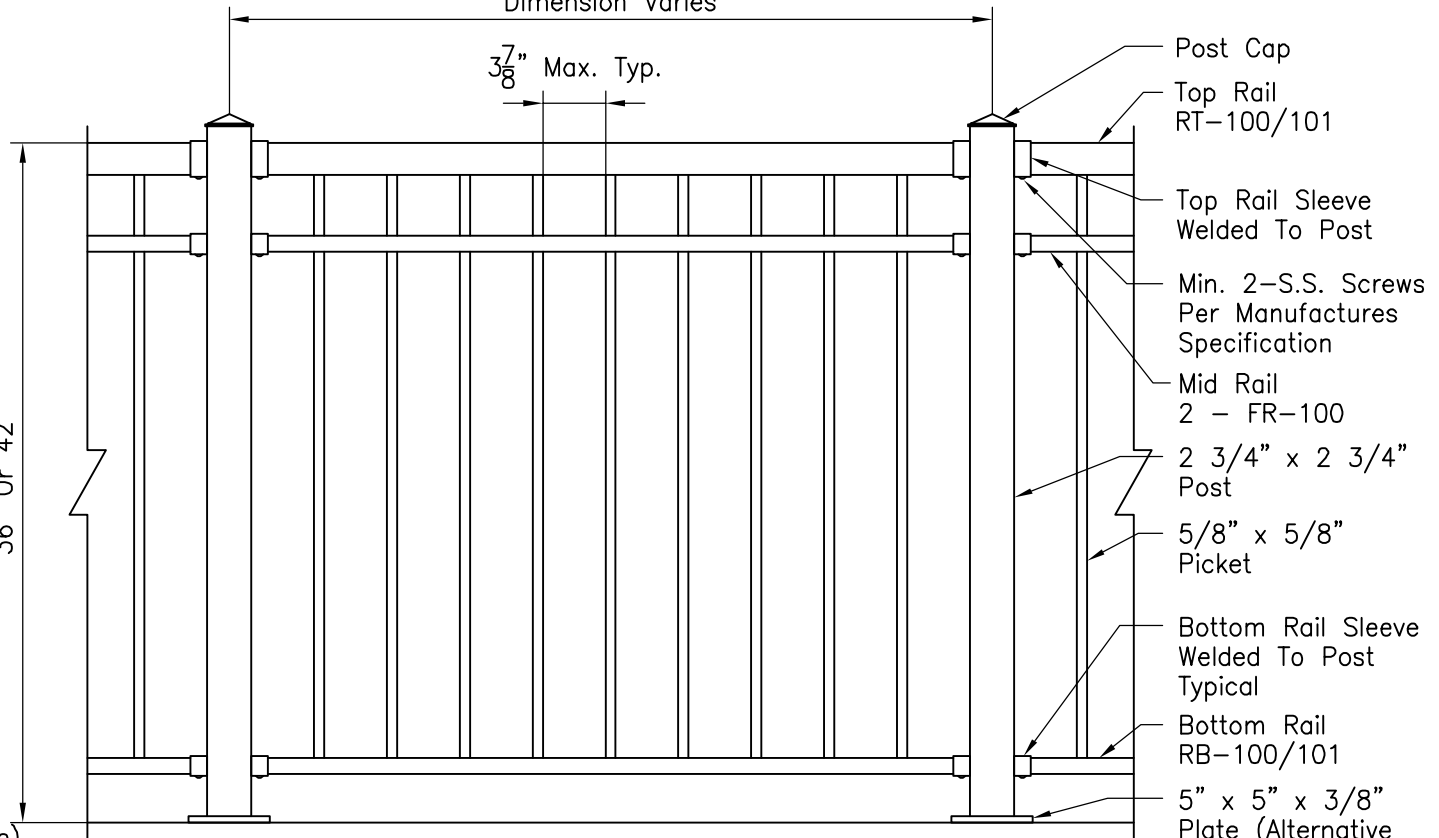

Bottom Rail RB-100/101

Mid Rail FR-100

Dimension Varies

3 7/8" Max. Typ.

Picket Sections

Picket Elevations

Title:	COLONIAL STYLE BORDEAUX I
	36" OR 42" High Picket

Drawing No.	SS113	Scale:	1"=1'-0"
Drawn By:	KK	Date:	July 6, 2018
Checked By:		Revision:	