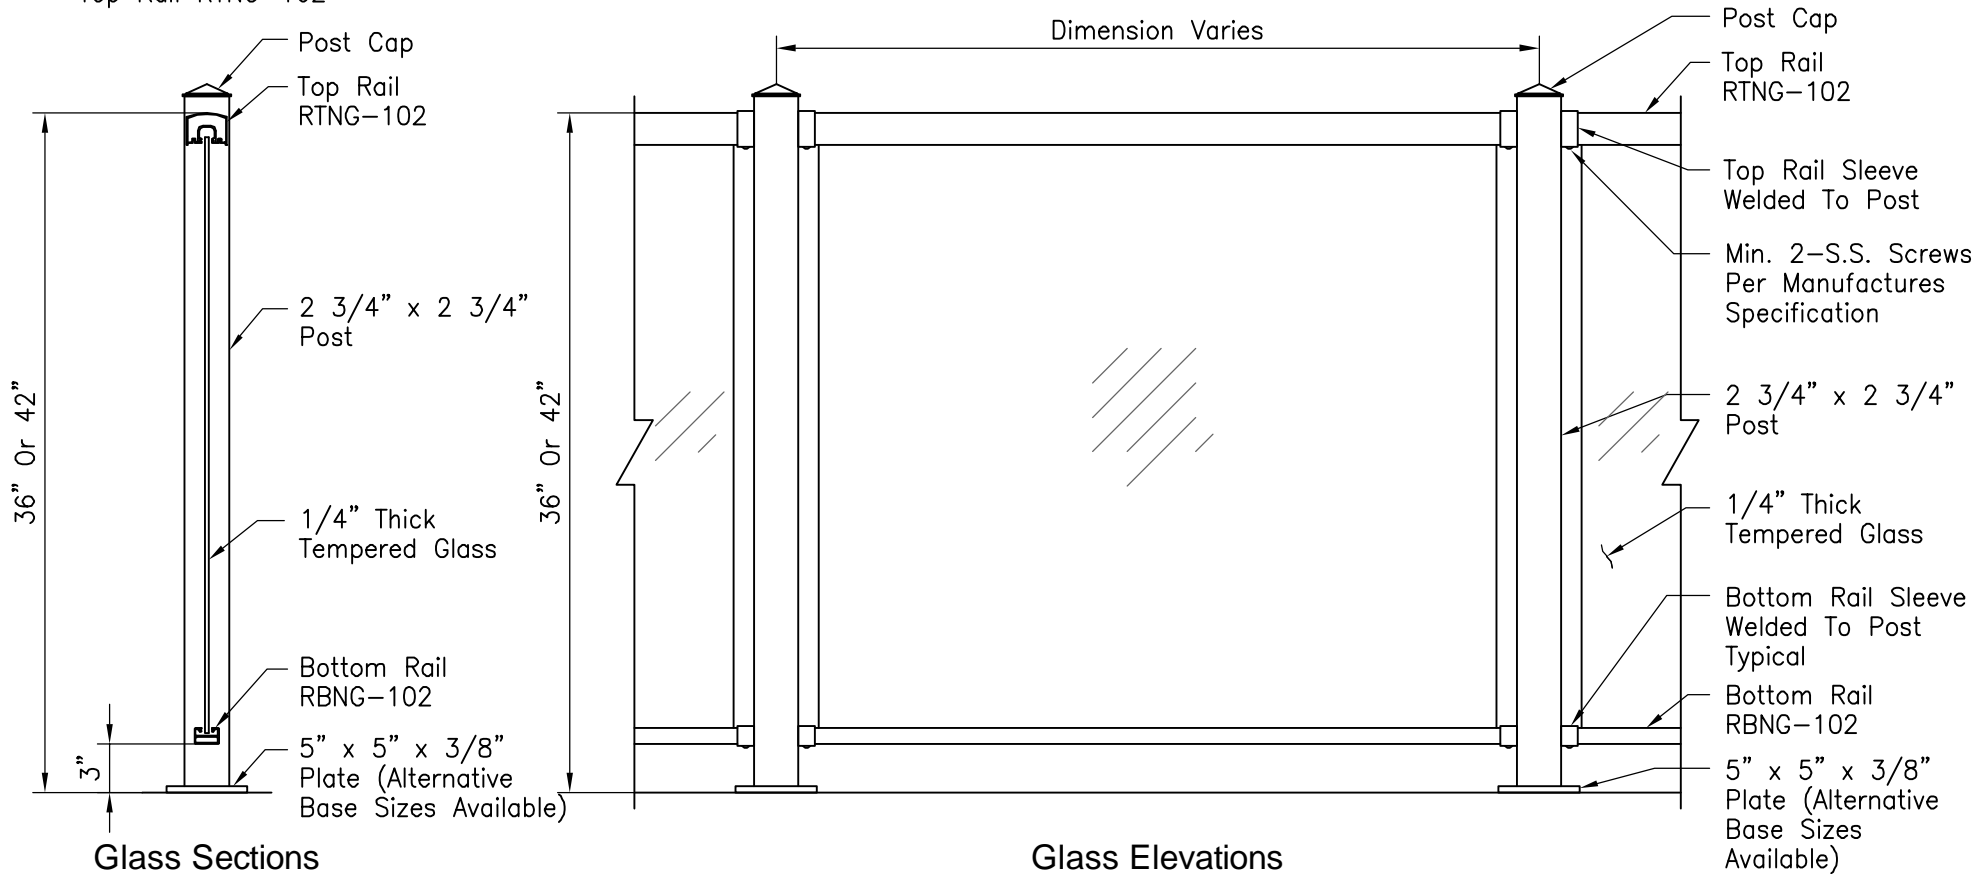

Top Rail RTNG-102

Bottom Rail RBNG-102

Glass Sections

Glass Elevations

Title: COLONIAL STYLE	Drawing No. SS104	Scale: 1"=1'-0"	S.T.A.R. SYSTEM INTERNATIONAL LTD. ALUMINUM RAILING & FENCING 
	Drawn By: KK	Date: July 6, 2018	
36" OR 42" High Glass	Checked By:	Revision:	