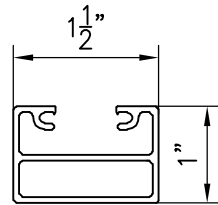

Top Rail RTNG-102

Bottom Rail RBNG-102

Glass Sections

Glass Elevations

Title: COLONIAL STYLE	Drawing No. SS104	Scale: 1"=1'-0"	S.T.A.R. SYSTEM INTERNATIONAL LTD. ALUMINUM RAILING & FENCING 
	Drawn By: KK	Date: July 6, 2018	
36" OR 42" High Glass	Checked By:	Revision:	