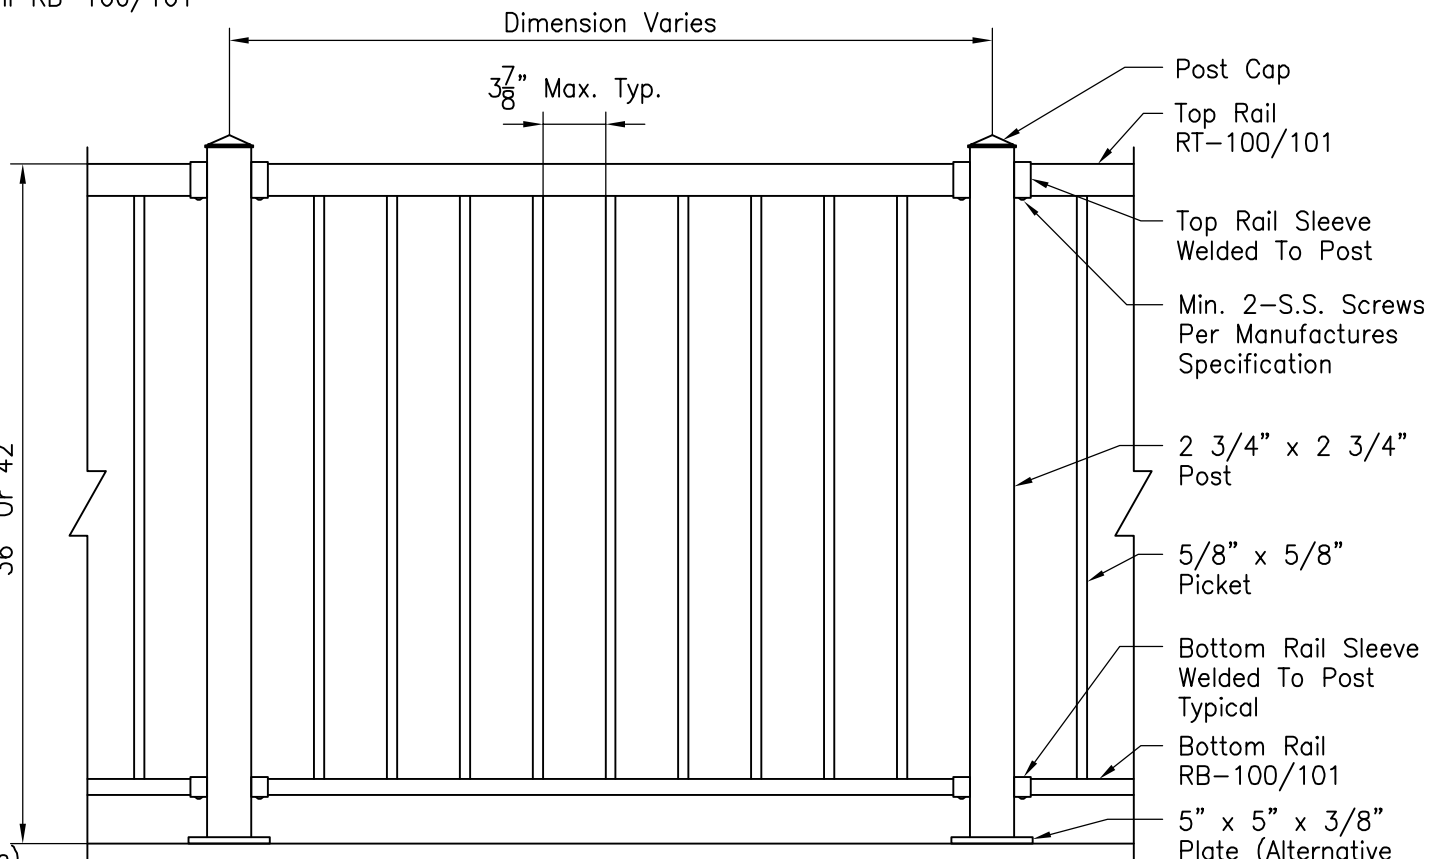

Bottom Rail RB-100/101

Top Rail RT-100/101

Picket Sections

Picket Elevations

Title:	COLONIAL STYLE
	36" OR 42" High Picket

Drawing No.	SS103
Drawn By:	KK
Checked By:	

Scale:	1"=1'-0"
Date:	July 6, 2018
Revision:	