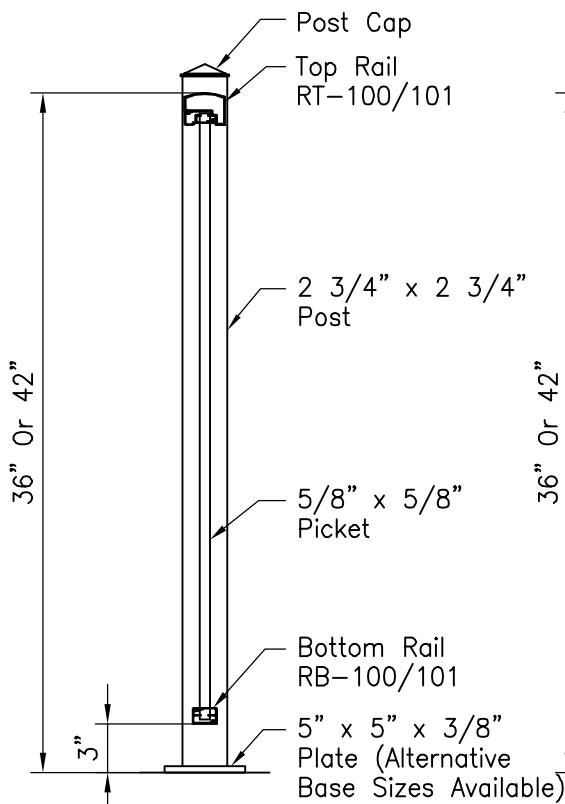

Bottom Rail RB-100/101

Top Rail RT-100/101

Picket Sections

Picket Elevations

Title:	COLONIAL STYLE
	36" OR 42" High Picket

Drawing No.	SS103
Drawn By:	KK
Checked By:	

Scale:	1"=1'-0"
Date:	July 6, 2018
Revision:	